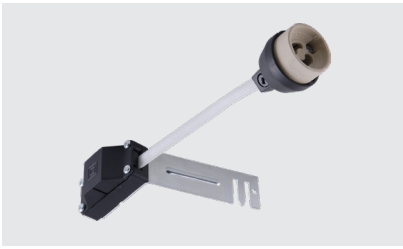

Technical Specification
GU10 Lampholder With Gearbox
Material: Ceramic+Silicon+Iron
Working Voltage: 250V