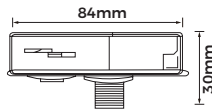

Adaptor

Technical Specification
Art No.LIC-A038

Material: PC+Copper
Color: Black/White
Working Voltage: 220-240V 50/60Hz
Current: Max 6A
Maximum Load: 1300W
Safety Class: 1
Ingress Protection: IP20