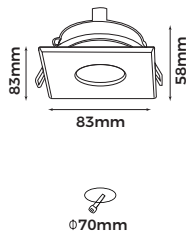

Technical Specification

Material: Aluminum
Finish Color: Black/White
Light Source: GU10 (Not Included)
Power Supply: AC220-240V 50/60Hz
Power: Max 7W

Technical Specification

Material: Aluminum
Finish Color: Black/White
Light Source: GU10 (Not Included)
Power Supply: AC220-240V 50/60Hz
Power: Max 7W

Technical Specification

Material: Aluminum
Finish Color: Black/White
Light Source: GU10 (Not Included)
Power Supply: AC220-240V 50/60Hz
Power: Max 7W

Technical Specification

Material: Aluminum
Finish Color: Black/White
Light Source: GU10 (Not Included)
Power Supply: AC220-240V 50/60Hz
Power: Max 7W

Technical Specification

Material: Aluminum
Finish Color: Black/White
Light Source: GU10 (Not Included)
Power Supply: AC220-240V 50/60Hz
Power: Max 7W