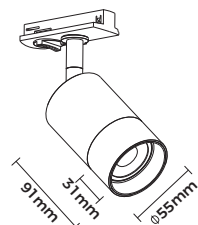

Art No.LIC-T1077

**Technical Specification**

**Material:** Aluminum  
**Finish Color:** Black/White  
**Light Source:** GU10 (Not Included)  
**Power Supply:** AC220-240V 50/60Hz  
**Power:** Max 7W

Art No.LIC-T1082