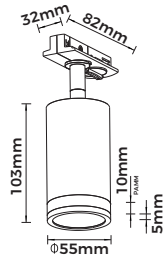

Art No.LIC-T1019 PMMA