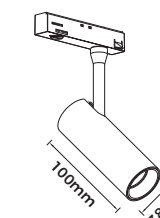

Technical Specification

Material: Aluminum+PC
Finish Color: Black/White
Driver Type: DOB
Power Supply: AC220-240V 50/60Hz
System Power: 5W
Power Factor : >0.5
Light Source: LED/COB
Luminous Flux: 250 lm
CCT: 2700K/3000K/4000K
Color Rendering Index: CRI:≥90
Optic: Lens
Beam Angle: 24°/36°
Lifespan: 30000Hrs