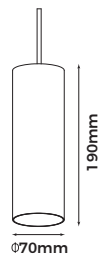

Art No.LIC-T1068

**Technical Specification**

**Material:** Aluminum  
**Finish Color:** Black/White  
**Light Source:** GU10 (Not Included)  
**Power Supply:** AC220-240V 50/60Hz  
**Power:** Max 7W

Art No.LIC-T1075-70