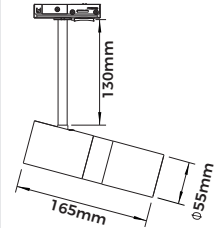

Technical Specification

Material: Aluminum
Finish Color: Black/White
Light Source: GU10 (Not Included)
Power Supply: AC220-240V 50/60Hz
Power: Max 7W

Art No.LIC-T1035