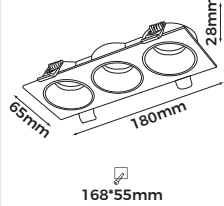

Art No.LIC-D088