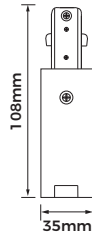

Power Feed

Technical Specification
Art No.LIC-3A01 P

Material: PC+Copper
Color: Black/White
Working Voltage: 220-240V 50/60Hz
Current: Max 10A
Maximum Load: 2200W
Safety Class: 1
Ingress Protection: IP20