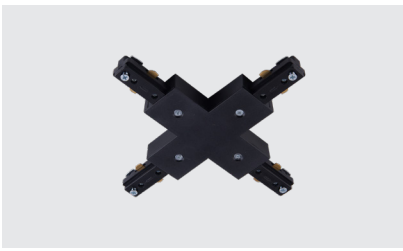

X-feed

Technical Specification
Art No.LIC-3A01 X

Material: PC+Copper
Color: Black/White
Working Voltage: 220-240V 50/60Hz
Current: Max 10A
Maximum Load: 2200W
Safety Class: 1
Ingress Protection: IP20