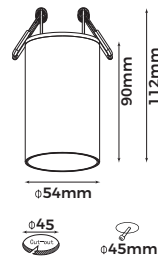

Art No.LIC-D062-54