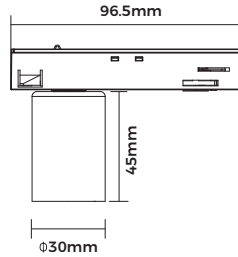

Technical Specification

Material: Aluminum
Finish Color: Black/White
Light Source: GU10 (Not Included)
Power Supply: AC220-240V 50/60Hz
Power: Max 7W

Technical Specification

Material: Aluminum
Finish Color: Black/White
Light Source: GU10 (Not Included)
Power Supply: AC220-240V 50/60Hz
Power: Max 7W

Technical Specification

Material: Aluminum
Finish Color: Black/White
Light Source: GU10 (Not Included)
Power Supply: AC220-240V 50/60Hz
Power: Max 7W

Technical Specification

Material: Aluminum
Finish Color: Black/White
Light Source: E27 (Not Included)
Power Supply: AC220-240V 50/60Hz
Power: Max 25W

Technical Specification

Material: Aluminum
Finish Color: Black/White
Light Source: E27 (Not Included)
Power Supply: AC220-240V 50/60Hz
Power: Max 25W

TRACK ACCESSORIES

Surface Track

Technical Specification
Art No.LIC-2M01

Material: Aluminum+Copper
Color: Black/White
Working Voltage: 220-240V 50/60Hz
Current: Max 8A
Maximum Load: 1600W
Safety Class: 1
Ingress Protection: IP20