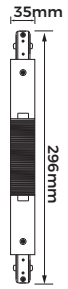

Flexible Connector

Technical Specification
Art No.LIC-3A01 F

Material: PC+Copper
Color: Black/White
Working Voltage: 220-240V 50/60Hz
Current: Max 10A
Maximum Load: 2200W
Safety Class: 1
Ingress Protection: IP20