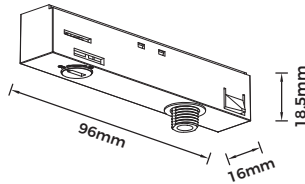

Technical Specification
Art No.LIC-2M01 IS

Material: PC+Copper
Color: Black/White
Working Voltage: 220-240V 50/60Hz
Current: Max 8A
Maximum Load: 1600W
Safety Class: 1
Ingress Protection: IP20