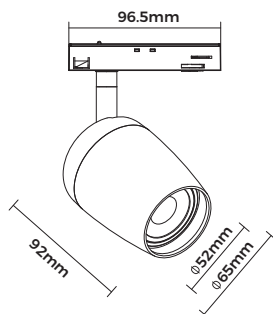

Technical Specification

Material: Aluminum
Finish Color: Black/White
Light Source: GU10 (Not Included)
Power Supply: AC220-240V 50/60Hz
Power: Max 5W

Technical Specification

Material: Aluminum
Finish Color: Black/White
Light Source: Mini GU10 (Not Included)
Power Supply: AC220-240V 50/60Hz
Power: Max 5W

Technical Specification

Material: Aluminum
Finish Color: Black/White
Light Source: GU10 (Not Included)
Power Supply: AC220-240V 50/60Hz
Power: Max 7W

Technical Specification

Material: Aluminum
Finish Color: Black/White
Light Source: GU10 (Not Included)
Power Supply: AC220-240V 50/60Hz
Power: Max 7W

Technical Specification

Material: Aluminum
Finish Color: Black/White
Light Source: GU10 (Not Included)
Power Supply: AC220-240V 50/60Hz
Power: Max 7W

Technical Specification

Material: Aluminum
Finish Color: Black/White
Light Source: GU10 (Not Included)
Power Supply: AC220-240V 50/60Hz
Power: Max 7W