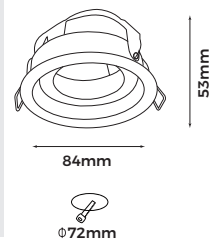

Technical Specification

Material: Aluminum
Finish Color: Black/White
Light Source: GU10 (Not Included)
Power Supply: AC220-240V 50/60Hz
Power: Max 7W