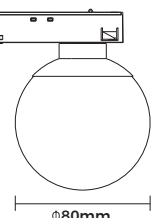

Technical Specification

Material: Aluminum+PC
Finish Color: Black/White
Driver Type: DOB
Power Supply: AC220-240V 50/60Hz
System Power: 3W
Power Factor : >0.5
Light Source: LED/COB
Luminous Flux: 150 lm
CCT: 2700K/3000K/4000K
Color Rendering Index: CRI:≥90
Optic: Opal Diffuser
Beam Angle: 270°
Lifespan: 30000Hrs