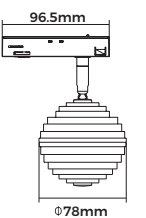

Technical Specification

Material: Aluminum+PC
Finish Color: Black/White
Driver Type: DOB
Power Supply: AC220-240V 50/60Hz
System Power: 5W
Power Factor : >0.5
Light Source: LED/COB
Luminous Flux: 250 lm
CCT: 2700K/3000K/4000K
Color Rendering Index: CRI:≥90
Optic: Opal Diffuser
Beam Angle: 100°
Lifespan: 30000Hrs