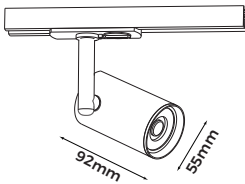

Art No.LIC-T1020