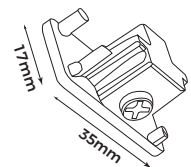

End Cap

Technical Specification
Art No.LIC-3A01 E

Material: PC+Copper
Color: Black/White