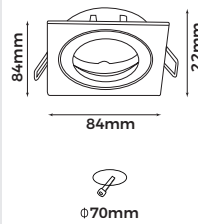

Art No.LIC-158C