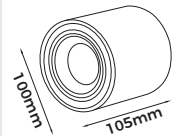

Art No.LIC-1107R