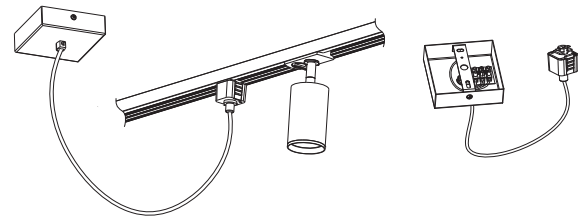

Technical Specification
Art No.LIC-2A04-A-S

Material: PC+Steel
Color: Black/White
Working Voltage: 220-240V 50/60Hz
Current: Max 6A
Maximum Load: 1300W
Safety Class: 1
Ingress Protection: IP20