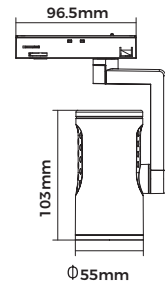

Technical Specification

Material: Aluminum
Finish Color: Black/White
Light Source: GU10 (Not Included)
Power Supply: AC220-240V 50/60Hz
Power: Max 7W