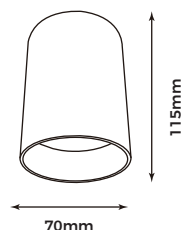

Art No.LIC-C076-70