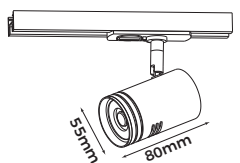

Technical Specification

Material: Aluminum
Finish Color: Black/White
Light Source: GU10 (Not Included)
Power Supply: AC220-240V 50/60Hz
Power: Max 7W

Art No.LIC-T1011