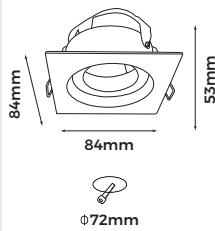

Art No.LIC-7187

**Technical Specification**

**Material:** Aluminum  
**Finish Color:** Black/White  
**Light Source:** GU10 (Not Included)  
**Power Supply:** AC220-240V 50/60Hz  
**Power:** Max 7W

Art No.LIC-7186