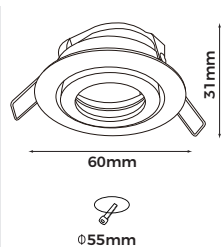

Art No.LIC-7067

Technical Specification

Material: Aluminum
Finish Color: Black/White
Light Source: Mini GU10 (Not Included)
Power Supply: AC220-240V 50/60Hz
Power: Max 5W