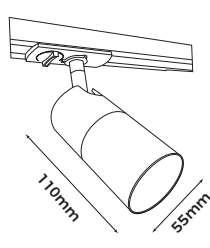

Art No.LIC-M010 W-B

**Technical Specification**

**Material:** Aluminum  
**Finish Color:** Black/White  
**Light Source:** GU10 (Not Included)  
**Power Supply:** AC220-240V 50/60Hz  
**Power:** Max 7W

Art No.LIC-M010 O-W