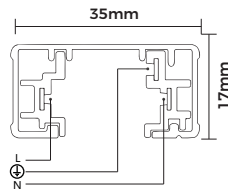

TRACK ACCESSORIES

Surface Track

Technical Specification
Art No.LIC-3A01

Material: Aluminum+Copper
Color: Black/White
Working Voltage: 220-240V 50/60Hz
Current: Max 10A
Maximum Load: 2200W
Safety Class: 1
Ingress Protection: IP20