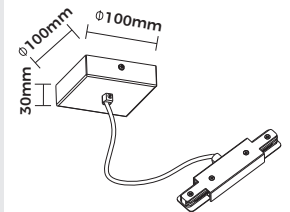

Adaptor With Cable (Square Ceiling Box)