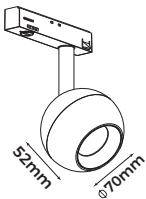

Technical Specification

Material: Aluminum+PC
Finish Color: Black/White
Driver Type: DOB
Power Supply: AC220-240V 50/60Hz
System Power: 8W
Power Factor : >0.5
Light Source: LED/COB
Luminous Flux: 550 lm
CCT: 2700K/3000K/4000K
Color Rendering Index: CRI:≥90
Optic: Lens
Beam Angle: 24°/36°
Lifespan: 30000Hrs