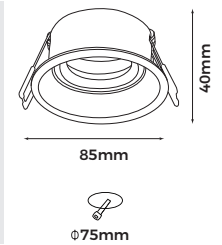

Art No.LIC-8575R-B

Technical Specification

Material: Aluminum
Finish Color: Black/White
Light Source: GU10 (Not Included)
Power Supply: AC220-240V 50/60Hz
Power: Max 7W