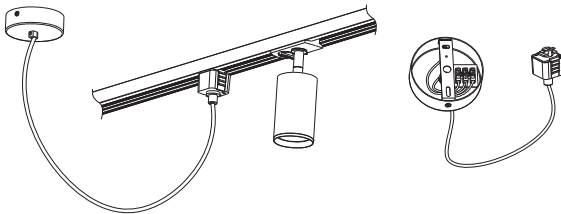

Technical Specification
Art No.LIC-2A04-A-S

Material: PC+Steel
Color: Black/White
Working Voltage: 220-240V 50/60Hz
Current: Max 6A
Maximum Load: 1300W
Safety Class: 1
Ingress Protection: IP20