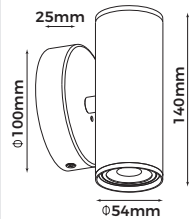

Art No.LIC-W007-1

**Technical Specification**

**Material:** Aluminum  
**Finish Color:** Black/White  
**Light Source:** GU10 (Not Included)  
**Power Supply:** AC220-240V 50/60Hz  
**Power:** Max 7W

Art No.LIC-W007-2