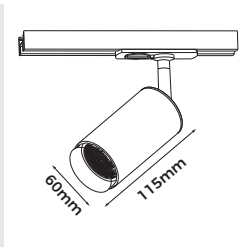

Art No.LIC-C006-1

Technical Specification

Material: Aluminum
Finish Color: Black/White
Light Source: GU10 (Not Included)
Power Supply: AC220-240V 50/60Hz
Power: Max 7W