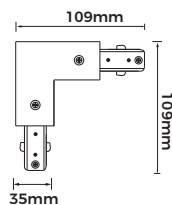

L-feed

Technical Specification
Art No.LIC-3A01 L

Material: PC+Copper
Color: Black/White
Working Voltage: 220-240V 50/60Hz
Current: Max 10A
Maximum Load: 2200W
Safety Class: 1
Ingress Protection: IP20