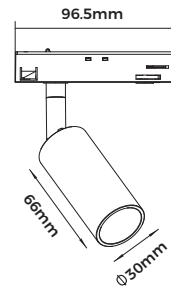

Technical Specification

Material: Aluminum
Finish Color: Black/White
Light Source: G9 (Not Included)
Power Supply: AC220-240V 50/60Hz
Power: Max 3W