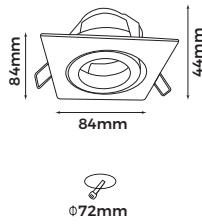

Technical Specification

Material: Aluminum
Finish Color: Black/White
Light Source: GU10 (Not Included)
Power Supply: AC220-240V 50/60Hz
Power: Max 7W

Technical Specification

Material: Aluminum
Finish Color: Black/White
Light Source: GU10 (Not Included)
Power Supply: AC220-240V 50/60Hz
Power: Max 7W

Technical Specification

Material: Aluminum
Finish Color: Black/White
Light Source: GU10 (Not Included)
Power Supply: AC220-240V 50/60Hz
Power: Max 7W

Technical Specification

Material: Aluminum
Finish Color: Black/White
Light Source: GU10 (Not Included)
Power Supply: AC220-240V 50/60Hz
Power: Max 7W

Technical Specification

Material: Aluminum
Finish Color: Black/White
Light Source: GU10 (Not Included)
Power Supply: AC220-240V 50/60Hz
Power: Max 7W

Technical Specification

Material: Aluminum
Finish Color: Black/White
Light Source: GU10 (Not Included)
Power Supply: AC220-240V 50/60Hz
Power: Max 7W