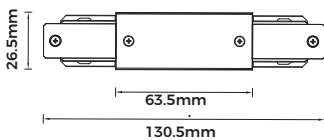

Technical Specification
Art No.LIC-2M02

Material: Aluminum+Copper
Color: Black/White
Working Voltage: 220-240V 50/60Hz
Current: Max 8A
Maximum Load: 1600W
Safety Class: 1
Ingress Protection: IP20

Technical Specification
Art No.LIC-2M01 A

Material: PC+Copper
Color: Black/White
Working Voltage: 220-240V 50/60Hz
Current: Max 4A
Maximum Load: 800W
Safety Class: 1
Ingress Protection: IP20

Technical Specification
Art No.LIC-2M01 IS

Material: PC+Copper
Color: Black/White
Working Voltage: 220-240V 50/60Hz
Current: Max 8A
Maximum Load: 1600W
Safety Class: 1
Ingress Protection: IP20

Technical Specification
Art No.LIC-2M01 IM

Material: PC+Copper
Color: Black/White
Working Voltage: 220-240V 50/60Hz
Current: Max 8A
Maximum Load: 1600W
Safety Class: 1
Ingress Protection: IP20

Technical Specification
Art No.LIC-2M01 L

Material: PC+Copper
Color: Black/White
Working Voltage: 220-240V 50/60Hz
Current: Max 8A
Maximum Load: 1600W
Safety Class: 1
Ingress Protection: IP20

Technical Specification
Art No.LIC-2M01 T

Material: PC+Copper
Color: Black/White
Working Voltage: 220-240V 50/60Hz
Current: Max 8A
Maximum Load: 1600W
Safety Class: 1
Ingress Protection: IP20