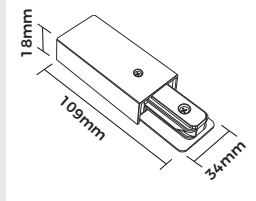

Power Feed

Technical Specification
Art No.LIC-2A04P

Material: PC+Copper
Color: Black/White
Working Voltage: 220-240V 50/60Hz
Current: Max 6A
Maximum Load: 1300W
Safety Class: 1
Ingress Protection: IP20