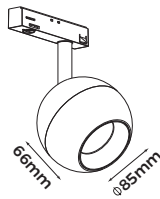

Technical Specification

Material: Aluminum+PC
Finish Color: Black/White
Driver Type: DOB
Power Supply: AC220-240V 50/60Hz
System Power: 10W
Power Factor : >0.5
Light Source: LED/COB
Luminous Flux: 700 lm
CCT: 2700K/3000K/4000K
Color Rendering Index: CRI:≥90
Optic: Lens
Beam Angle: 24°/36°
Lifespan: 30000Hrs