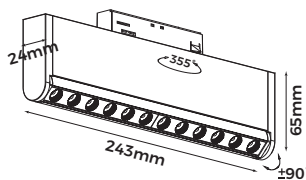

Technical Specification

Material: Aluminum+PC
Finish Color: Black/White
Driver Type: Integrated Driver
Power Supply: AC220-240V 50/60Hz
System Power: 12W
Power Factor : >0.5
Light Source: LED/SMD
Luminous Flux: 840 lm
CCT: 2700K/3000K/4000K
Color Rendering Index: CRI:≥90
Optic: Lens
Beam Angle: 24°/36°
Lifespan: 30000Hrs