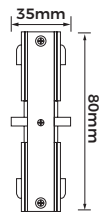

Straight Connector

Technical Specification
Art No.LIC-3A01 IS

Material: PC+Copper
Color: Black/White
Working Voltage: 220-240V 50/60Hz
Current: Max 10A
Maximum Load: 2200W
Safety Class: 1
Ingress Protection: IP20