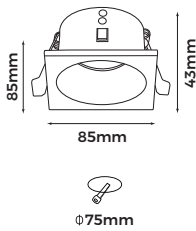

Art No.LIC-1227 IP65