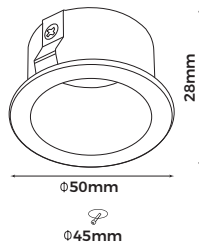

Technical Specification

Material: Aluminum
Finish Color: Black/White
Light Source: Mini GU10 (Not Included)
Power Supply: AC220-240V 50/60Hz
Power: Max 5W

Technical Specification

Material: Aluminum
Finish Color: Black/White
Light Source: Mini GU10 (Not Included)
Power Supply: AC220-240V 50/60Hz
Power: Max 5W

Technical Specification

Material: Aluminum
Finish Color: Black/White
Light Source: Mini GU10 (Not Included)
Power Supply: AC220-240V 50/60Hz
Power: Max 2*5W

Technical Specification

Material: Aluminum
Finish Color: Black/White
Light Source: Mini GU10 (Not Included)
Power Supply: AC220-240V 50/60Hz
Power: Max 3*5W

Technical Specification

Material: Aluminum
Finish Color: Black/White
Light Source: Mini GU10 (Not Included)
Power Supply: AC220-240V 50/60Hz
Power: Max 5W

Technical Specification

Material: Aluminum
Finish Color: Black/White
Light Source: Mini GU10 (Not Included)
Power Supply: AC220-240V 50/60Hz
Power: Max 5W