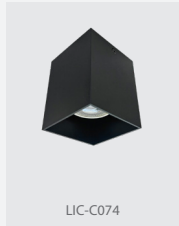

OUR PRODUCT

LIC-E13E

CEILING SURFACE

P29-P31

CEILING SUSPENDED

P32-33

WALL SURFACE

P34-35