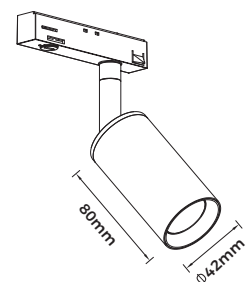

Technical Specification

Material: Aluminum+PC
Finish Color: Black/White
Driver Type: DOB
Power Supply: AC220-240V 50/60Hz
System Power: 10W
Power Factor : >0.5
Light Source: LED/COB
Luminous Flux: 500 lm
CCT: 2700K/3000K/4000K
Color Rendering Index: CRI:≥90
Optic: Lens
Beam Angle: 24°/36°
Lifespan: 30000Hrs

Technical Specification

Material: Aluminum
Finish Color: Black/White
Light Source: G9 (Not Included)
Power Supply: AC220-240V 50/60Hz
Power: Max 3W

Technical Specification

Material: Aluminum
Finish Color: Black/White
Light Source: G9 (Not Included)
Power Supply: AC220-240V 50/60Hz
Power: Max 3W

Technical Specification

Material: Aluminum
Finish Color: Black/White
Light Source: G9 (Not Included)
Power Supply: AC220-240V 50/60Hz
Power: Max 2*3W

Technical Specification

Material: Aluminum
Finish Color: Black/White
Light Source: G9 (Not Included)
Power Supply: AC220-240V 50/60Hz
Power: Max 3W

Technical Specification

Material: Aluminum
Finish Color: Black/White
Light Source: Mini GU10 (Not Included)
Power Supply: AC220-240V 50/60Hz
Power: Max 5W