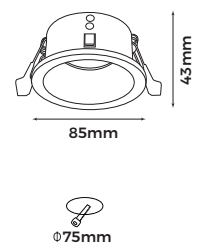

Technical Specification

Material: Aluminum
Finish Color: Black/White
Light Source: GU10 (Not Included)
Power Supply: AC220-240V 50/60Hz
Power: Max 7W

Technical Specification

Material: Aluminum
Finish Color: Black/White
Light Source: GU10 (Not Included)
Power Supply: AC220-240V 50/60Hz
Power: Max 7W

Technical Specification

Material: Aluminum
Finish Color: Black/White
Light Source: GU10 (Not Included)
Power Supply: AC220-240V 50/60Hz
Power: Max 7W

Technical Specification

Material: Aluminum
Finish Color: Black/White
Light Source: GU10 (Not Included)
Power Supply: AC220-240V 50/60Hz
Power: Max 7W

Technical Specification

Material: Aluminum
Finish Color: Black/White
Light Source: GU10 (Not Included)
Power Supply: AC220-240V 50/60Hz
Power: Max 7W