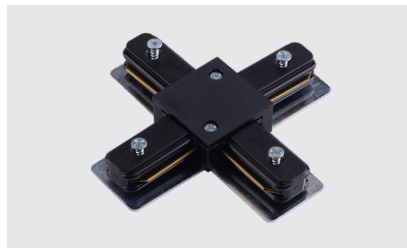

X-Connector

Technical Specification
Art No.LIC-2A04X

Material: PC+Copper
Color: Black/White
Working Voltage: 220-240V 50/60Hz
Current: Max 6A
Maximum Load: 1300W
Safety Class: 1
Ingress Protection: IP20