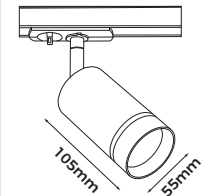

Art No.LIC-T1077