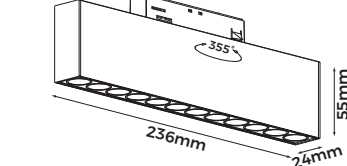

PENDANT

Art No.LIC-MT1066

Technical Specification

Material: Aluminum
Finish Color: Black/White
Light Source: GU10 (Not Included)
Power Supply: AC220-240V 50/60Hz
Power: Max 7W

Art No.LIC-MT1050

Technical Specification

Material: Aluminum
Finish Color: Black/white
Light Source: GU10 (Not Included)
Power Supply: AC220-240v 50/60hz
Power: Max 7w

SPOTLIGHT

Art No.LIC-MTLED053-12

Technical Specification

Material: Aluminum+PC
Finish Color: Black/White
Driver Type: Integrated Driver
Power Supply: AC220-240V 50/60Hz
System Power: 12W
Power Factor: >0.5
Light Source: LED/SMD
Luminous Flux: 800 lm
CCT: 2700K/3000K/4000K
Color Rendering Index: CRI:≥90
Optic: Opal Diffuser
Beam Angle: 100°
Lifespan: 30000Hrs

Art No.LIC-MTLED054-5

Technical Specification

Material: Aluminum+PC
Finish Color: Black/White
Driver Type: Integrated Driver
Power Supply: AC220-240V 50/60Hz
System Power: 5W
Power Factor: >0.5
Light Source: LED/SMD
Luminous Flux: 400 lm
CCT: 2700K/3000K/4000K
Color Rendering Index: CRI:≥90
Optic: Lens
Beam Angle: 24°/36°
Lifespan: 30000Hrs

Art No.LIC-MTLED054-10

Technical Specification

Material: Aluminum+PC
Finish Color: Black/White
Driver Type: Integrated Driver
Power Supply: AC220-240V 50/60Hz
System Power: 10W
Power Factor: >0.5
Light Source: LED/SMD
Luminous Flux: 800 lm
CCT: 2700K/3000K/4000K
Color Rendering Index: CRI:≥90
Optic: Lens
Beam Angle: 24°/36°
Lifespan: 30000Hrs