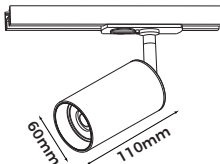

Art No.LIC-T005