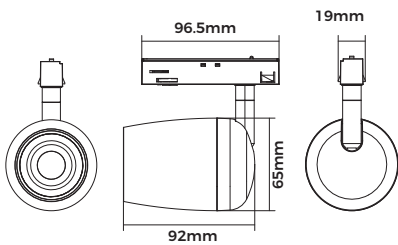

Technical Specification

Material: Aluminum
Finish Color: Black/White
Light Source: GU10 (Not Included)
Power Supply: AC220-240V 50/60Hz
Power: Max 5W

Technical Specification

Material: Aluminum
Finish Color: Black/White
Light Source: Mini GU10 (Not Included)
Power Supply: AC220-240V 50/60Hz
Power: Max 5W

Technical Specification

Material: Aluminum
Finish Color: Black/White
Light Source: GU10 (Not Included)
Power Supply: AC220-240V 50/60Hz
Power: Max 7W

Technical Specification

Material: Aluminum
Finish Color: Black/White
Light Source: GU10 (Not Included)
Power Supply: AC220-240V 50/60Hz
Power: Max 7W

Technical Specification

Material: Aluminum
Finish Color: Black/White
Light Source: GU10 (Not Included)
Power Supply: AC220-240V 50/60Hz
Power: Max 7W

Technical Specification

Material: Aluminum
Finish Color: Black/White
Light Source: GU10 (Not Included)
Power Supply: AC220-240V 50/60Hz
Power: Max 7W