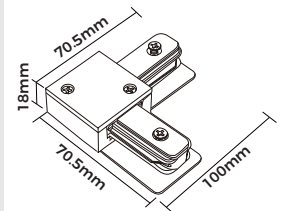

L-Connector

Technical Specification
Art No.LIC-2A04L

Material: PC+Copper
Color: Black/White
Working Voltage: 220-240V 50/60Hz
Current: Max 6A
Maximum Load: 1300W
Safety Class: 1
Ingress Protection: IP20