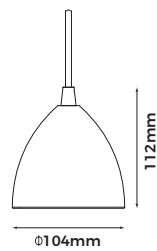

# CEILING SUSPENDED

Art No.LIC-T1068 MINI

Art No.LIC-T1075-70

Art No.LIC-T1068

Art No.LIC-T1075-85

Art No.LIC-T1068 MINI

**Technical Specification**

**Material:** Aluminum  
**Finish Color:** Black/White  
**Light Source:** GU10 (Not Included)  
**Power Supply:** AC220-240V 50/60Hz  
**Power:** Max 7W