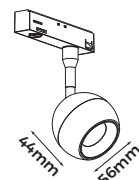

Technical Specification

Material: Aluminum+PC
Finish Color: Black/White
Driver Type: DOB
Power Supply: AC220-240V 50/60Hz
System Power: 6W
Power Factor : >0.5
Light Source: LED/COB
Luminous Flux: 420 lm
CCT: 2700K/3000K/4000K
Color Rendering Index: CRI:≥90
Optic: Lens
Beam Angle: 24°/36°
Lifespan: 30000Hrs