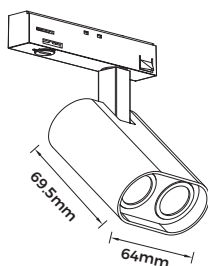

Technical Specification

Material: Aluminum+PC
Finish Color: Black/White
Driver Type: DOB
Power Supply: AC220-240V 50/60Hz
System Power: 10W
Power Factor : >0.5
Light Source: LED/COB
Luminous Flux: 500 lm
CCT: 2700K/3000K/4000K
Color Rendering Index: CRI:≥90
Optic: Lens
Beam Angle: 24°/36°
Lifespan: 30000Hrs

Technical Specification

Material: Aluminum
Finish Color: Black/White
Light Source: G9 (Not Included)
Power Supply: AC220-240V 50/60Hz
Power: Max 3W

Technical Specification

Material: Aluminum
Finish Color: Black/White
Light Source: G9 (Not Included)
Power Supply: AC220-240V 50/60Hz
Power: Max 3W

Technical Specification

Material: Aluminum
Finish Color: Black/White
Light Source: G9 (Not Included)
Power Supply: AC220-240V 50/60Hz
Power: Max 2*3W

Technical Specification

Material: Aluminum
Finish Color: Black/White
Light Source: G9 (Not Included)
Power Supply: AC220-240V 50/60Hz
Power: Max 3W

Technical Specification

Material: Aluminum
Finish Color: Black/White
Light Source: Mini GU10 (Not Included)
Power Supply: AC220-240V 50/60Hz
Power: Max 5W