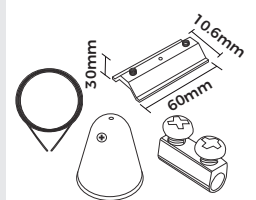

Pendant Sets

Technical Specification
Art No.LIC-2A04D

Material: Aluminum+Steel
Color: Black/White