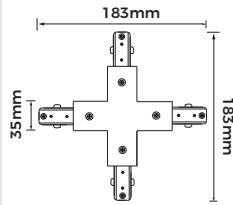

X-feed

Technical Specification
Art No.LIC-3A01 X

Material: PC+Copper
Color: Black/White
Working Voltage: 220-240V 50/60Hz
Current: Max 10A
Maximum Load: 2200W
Safety Class: 1
Ingress Protection: IP20