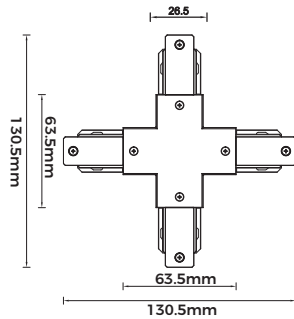

Technical Specification
Art No.LIC-2M01 X

Material: PC+Copper
Color: Black/White
Working Voltage: 220-240V 50/60Hz
Current: Max 8A
Maximum Load: 1600W
Safety Class: 1
Ingress Protection: IP20