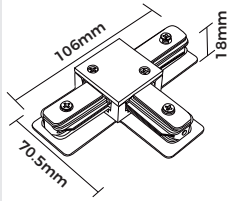

T-Connector

Technical Specification
Art No.LIC-2A04T

Material: PC+Copper
Color: Black/White
Working Voltage: 220-240V 50/60Hz
Current: Max 6A
Maximum Load: 1300W
Safety Class: 1
Ingress Protection: IP20