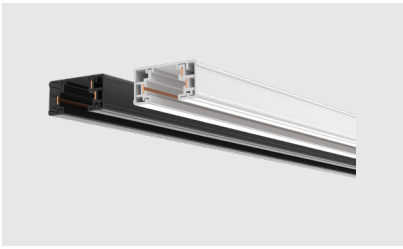

**Material:** Aluminum  
**Finish Color:** Black/White  
**Light Source:** E27 (Not Included)  
**Power Supply:** AC220-240V 50/60Hz  
**Power:** Max 25W

TRACK ACCESSORIES

Surface Track

**Technical Specification**  
**Art No.LIC-3A01**