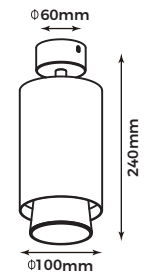

Art No.LIC-C083