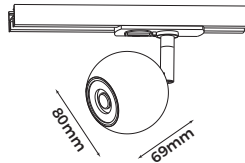

Technical Specification

Material: Aluminum
Finish Color: Black/White
Light Source: GU10 (not included)
Power Supply: AC220-240V 50/60Hz
Power: Max 7W