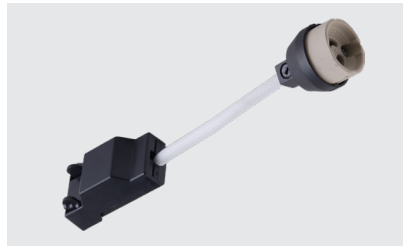

Art No.LIC-E13B

**Technical Specification**  
 GU10 Lampholder With Gearbox  
 Material: Ceramic+Silicon+Iron  
 Working Voltage: 250V

Art No.LIC-E13C

**Technical Specification**  
 GU10 Lampholder  
 Material: Ceramic+Silicon  
 Working Voltage: 250V