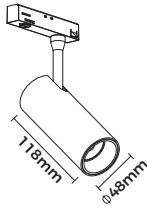

Technical Specification

Material: Aluminum+PC
Finish Color: Black/White
Driver Type: DOB
Power Supply: AC220-240V 50/60Hz
System Power: 10W
Power Factor : >0.5
Light Source: LED/COB
Luminous Flux: 500 lm
CCT: 2700K/3000K/4000K
Color Rendering Index: CRI:≥90
Optic: Lens
Beam Angle: 24°/36°
Lifespan: 30000Hrs