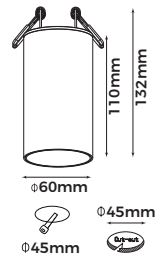

Art No.LIC-D062-60