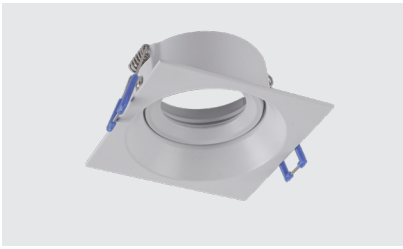

Art No.LIC-8575R-B

**Technical Specification**

**Material:** Aluminum  
**Finish Color:** Black/White  
**Light Source:** GU10 (Not Included)  
**Power Supply:** AC220-240V 50/60Hz  
**Power:** Max 7W

Art No.LIC-8575S-B