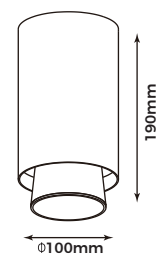

Art No.LIC-C081