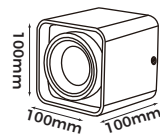

Art No.LIC-1107R

**Technical Specification**

**Material:** Aluminum  
**Finish Color:** Black/White  
**Light Source:** GU10 (Not Included)  
**Power Supply:** AC220-240V 50/60Hz  
**Power:** Max 7W

Art No.LIC-1107S