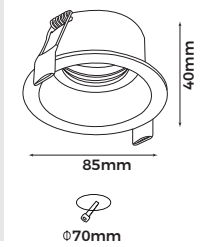

Art No.LIC-8568R

Technical Specification

Material: Aluminum
Finish Color: Black/White
Light Source: GU10 (Not Included)
Power Supply: AC220-240V 50/60Hz
Power: Max 7W