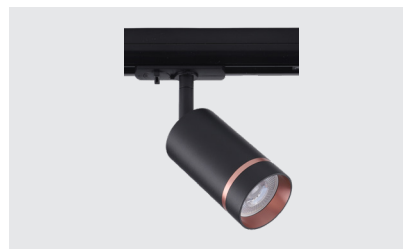

Art No.LIC-T1077

Technical Specification

Material: Aluminum
Finish Color: Black/White
Light Source: GU10 (Not Included)
Power Supply: AC220-240V 50/60Hz
Power: Max 7W