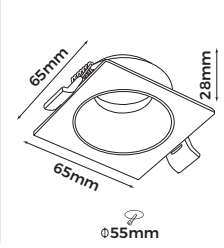

Art No.LIC-D086

Technical Specification

Material: Aluminum
Finish Color: Black/White
Light Source: Mini GU10 (Not Included)
Power Supply: AC220-240V 50/60Hz
Power: Max 5W