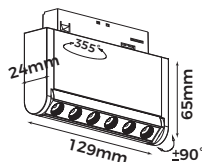

Technical Specification

Material: Aluminum+PC
Finish Color: Black/White
Driver Type: Integrated Driver
Power Supply: AC220-240V 50/60Hz
System Power: 6W
Power Factor : >0.5
Light Source: LED/SMD
Luminous Flux: 420 lm
CCT: 2700K/3000K/4000K
Color Rendering Index: CRI:≥90
Optic: Lens
Beam Angle: 24°/36°
Lifespan: 30000Hrs