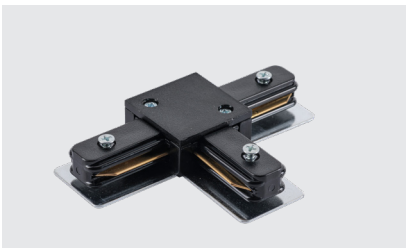

T-Connector

Technical Specification
Art No.LIC-2A04T

Material: PC+Copper
Color: Black/White
Working Voltage: 220-240V 50/60Hz
Current: Max 6A
Maximum Load: 1300W
Safety Class: 1
Ingress Protection: IP20