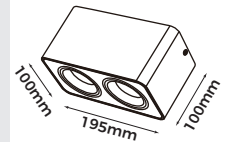

Art No.LIC-1207S