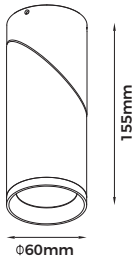

Art No.LIC-1032