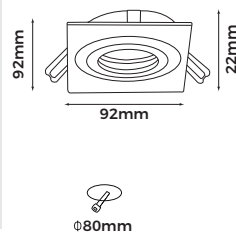

Art No.LIC-1022A

**Technical Specification**

**Material:** Aluminum  
**Finish Color:** Black/White  
**Light Source:** GU10 (Not Included)  
**Power Supply:** AC220-240V 50/60Hz  
**Power:** Max 7W

Art No.LIC-1021A