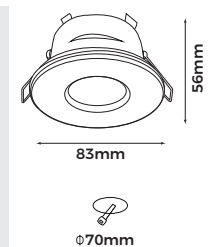

Art No.LIC-8370R-C

Technical Specification

Material: Aluminum
Finish Color: Black/White
Light Source: GU10 (Not Included)
Power Supply: AC220-240V 50/60Hz
Power: Max 7W