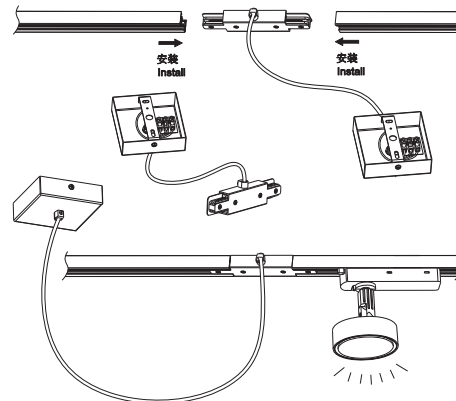

Technical Specification
Art No.LIC-2A04-IM-S

Material: PC+Steel
Color: Black/White
Working Voltage: 220-240V 50/60Hz
Current: Max 6A
Maximum Load: 1300W
Safety Class: 1
Ingress Protection: IP20