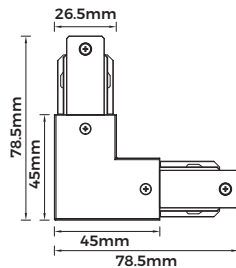

Technical Specification
Art No.LIC-2M01 L

Material: PC+Copper
Color: Black/White
Working Voltage: 220-240V 50/60Hz
Current: Max 8A
Maximum Load: 1600W
Safety Class: 1
Ingress Protection: IP20