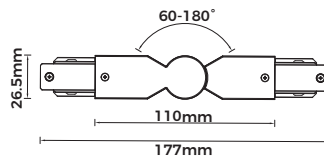

X-feed

Technical Specification
Art No.LIC-2M01 X

Material: PC+Copper
Color: Black/White
Working Voltage: 220-240V 50/60Hz
Current: Max 8A
Maximum Load: 1600W
Safety Class: 1
Ingress Protection: IP20

Flexible Connector

Technical Specification
Art No.LIC-2M01 F

Material: PC+Copper
Color: Black/White
Working Voltage: 220-240V 50/60Hz
Current: Max 8A
Maximum Load: 1600W
Safety Class: 1
Ingress Protection: IP20

Pendant Clamp

Technical Specification
Art No.LIC-2A04 D

Material: Aluminum+Stainless steel
Color: Black/White

Power Feed

Technical Specification
Art No.LIC-2M01 P

Material: PC+Copper
Color: Black/White
Working Voltage: 220-240V 50/60Hz
Current: Max 8A
Maximum Load: 1600W
Safety Class: 1
Ingress Protection: IP20

End Cap

Technical Specification
Art No.LIC-2M01 E

Material: PC
Color: Black/White