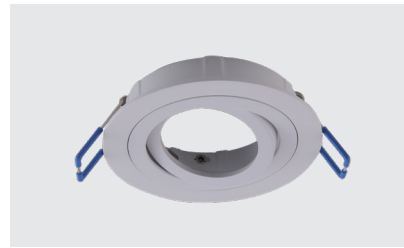

Art No.LIC-1022A

Technical Specification

Material: Aluminum
Finish Color: Black/White
Light Source: GU10 (Not Included)
Power Supply: AC220-240V 50/60Hz
Power: Max 7W