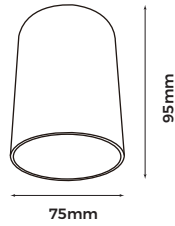

Technical Specification

Material: Aluminum
Finish Color: Black/White
Light Source: GU10 (Not Included)
Power Supply: AC220-240V 50/60Hz
Power: Max 7W

Technical Specification

Material: Aluminum
Finish Color: Black/White
Light Source: GU10 (Not Included)
Power Supply: AC220-240V 50/60Hz
Power: Max 7W

Technical Specification

Material: Aluminum
Finish Color: Black/White
Light Source: Mini GU10 (Not Included)
Power Supply: AC220-240V 50/60Hz
Power: Max 7W

Technical Specification

Material: Aluminum
Finish Color: Black/White
Light Source: GU10 (Not Included)
Power Supply: AC220-240V 50/60Hz
Power: Max 7W

Technical Specification

Material: Aluminum
Finish Color: Gold+Chrome/Black/White
Light Source: GU10 (Not Included)
Power Supply: AC220-240V 50/60Hz
Power: Max 7W

Technical Specification

Material: Aluminum
Finish Color: Gold+Chrome/Black/White
Light Source: GU10 (Not Included)
Power Supply: AC220-240V 50/60Hz
Power: Max 7W