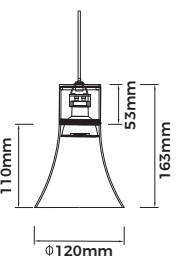

Art No.LIC-T1048

Technical Specification

Material: Aluminum
Finish Color: Black/White
Light Source: GU10 (Not Included)
Power Supply: AC220-240V 50/60Hz
Power: Max 7W