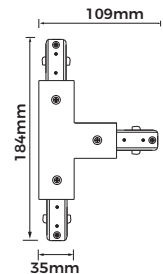

T-feed

Technical Specification
Art No.LIC-3A01 T

Material: PC+Copper
Color: Black/White
Working Voltage: 220-240V 50/60Hz
Current: Max 10A
Maximum Load: 2200W
Safety Class: 1
Ingress Protection: IP20