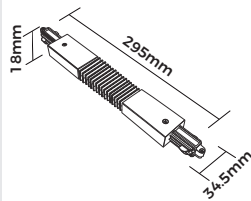

Flexible Connector

Technical Specification
Art No.LIC-2A04F

Material: PC+Copper
Color: Black/White
Working Voltage: 220-240V 50/60Hz
Current: Max 6A
Maximum Load: 1300W
Safety Class: 1
Ingress Protection: IP20