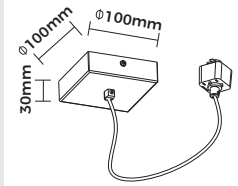

Adaptor With Cable (Square Ceiling Box)