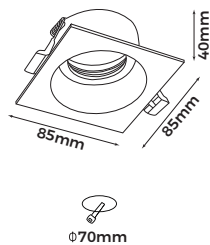

Art No.LIC-8568S

Technical Specification

Material: Aluminum
Finish Color: Black/White
Light Source: GU10 (Not Included)
Power Supply: AC220-240V 50/60Hz
Power: Max 7W