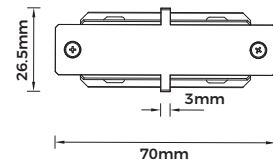

Technical Specification
Art No.LIC-2M01 IM

Material: PC+Copper
Color: Black/White
Working Voltage: 220-240V 50/60Hz
Current: Max 8A
Maximum Load: 1600W
Safety Class: 1
Ingress Protection: IP20