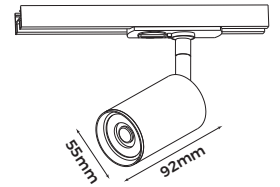

Technical Specification

Material: Aluminum
Finish Color: Black/White
Light Source: Mini GU10 (Not Included)
Power Supply: AC220-240V 50/60Hz
Power: Max 5W

Art No.LIC-T1019