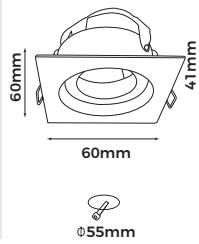

Technical Specification

Material: Aluminum
Finish Color: Black/White
Light Source: Mini GU10 (Not Included)
Power Supply: AC220-240V 50/60Hz
Power: Max 5W

Technical Specification

Material: Aluminum
Finish Color: Black/White
Light Source: Mini GU10 (Not Included)
Power Supply: AC220-240V 50/60Hz
Power: Max 5W

Technical Specification

Material: Aluminum
Finish Color: Black/White
Light Source: Mini GU10 (Not Included)
Power Supply: AC220-240V 50/60Hz
Power: Max 5W

Technical Specification

Material: Aluminum
Finish Color: Black/White
Light Source: Mini GU10 (Not Included)
Power Supply: AC220-240V 50/60Hz
Power: Max 5W

Technical Specification

Material: Aluminum
Finish Color: Black/White
Light Source: Mini GU10 (Not Included)
Power Supply: AC220-240V 50/60Hz
Power: Max 5W

Technical Specification

Material: Aluminum
Finish Color: Black/White
Light Source: GU10 (Not Included)
Power Supply: AC220-240V 50/60Hz
Power: Max 7W