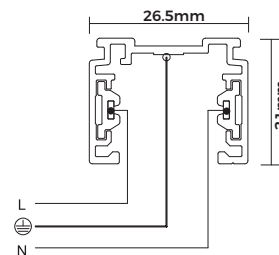

Technical Specification
Art No.LIC-2M01

Material: Aluminum+Copper
Color: Black/White
Working Voltage: 220-240V 50/60Hz
Current: Max 8A
Maximum Load: 1600W
Safety Class: 1
Ingress Protection: IP20