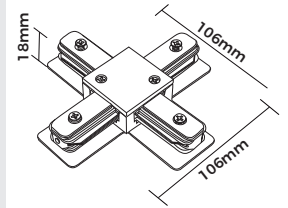

X-Connector

Technical Specification
Art No.LIC-2A04X

Material: PC+Copper
Color: Black/White
Working Voltage: 220-240V 50/60Hz
Current: Max 6A
Maximum Load: 1300W
Safety Class: 1
Ingress Protection: IP20