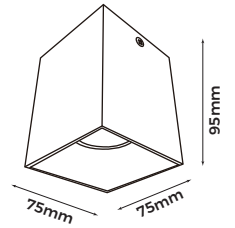

Technical Specification

Material: Aluminum
Finish Color: Black/White
Light Source: GU10 (Not Included)
Power Supply: AC220-240V 50/60Hz
Power: Max 7W

Technical Specification

Material: Aluminum
Finish Color: Black/White
Light Source: GU10 (Not Included)
Power Supply: AC220-240V 50/60Hz
Power: Max 7W

Technical Specification

Material: Aluminum
Finish Color: Black/White
Light Source: Mini GU10 (Not Included)
Power Supply: AC220-240V 50/60Hz
Power: Max 7W

Technical Specification

Material: Aluminum
Finish Color: Black/White
Light Source: GU10 (Not Included)
Power Supply: AC220-240V 50/60Hz
Power: Max 7W

Technical Specification

Material: Aluminum
Finish Color: Gold+Chrome/Black/White
Light Source: GU10 (Not Included)
Power Supply: AC220-240V 50/60Hz
Power: Max 7W

Technical Specification

Material: Aluminum
Finish Color: Gold+Chrome/Black/White
Light Source: GU10 (Not Included)
Power Supply: AC220-240V 50/60Hz
Power: Max 7W