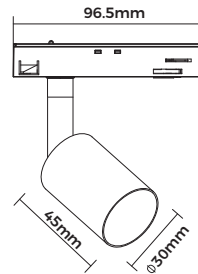

Technical Specification

Material: Aluminum
Finish Color: Black/White
Light Source: GU10 (Not Included)
Power Supply: AC220-240V 50/60Hz
Power: Max 7W

Technical Specification

Material: Aluminum
Finish Color: Black/White
Light Source: GU10 (Not Included)
Power Supply: AC220-240V 50/60Hz
Power: Max 7W

Technical Specification

Material: Aluminum
Finish Color: Black/White
Light Source: GU10 (Not Included)
Power Supply: AC220-240V 50/60Hz
Power: Max 7W

Technical Specification

Material: Aluminum
Finish Color: Black/White
Light Source: E27 (Not Included)
Power Supply: AC220-240V 50/60Hz
Power: Max 25W

Technical Specification

Material: Aluminum
Finish Color: Black/White
Light Source: E27 (Not Included)
Power Supply: AC220-240V 50/60Hz
Power: Max 25W

TRACK ACCESSORIES

Surface Track

Technical Specification
Art No.LIC-2M01

Material: Aluminum+Copper
Color: Black/White
Working Voltage: 220-240V 50/60Hz
Current: Max 8A
Maximum Load: 1600W
Safety Class: 1
Ingress Protection: IP20