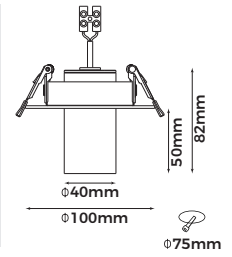

Art No.LIC-D090-1

Technical Specification

Material: Aluminum
Finish Color: Black/White
Light Source: Mini GU10 (Not Included)
Power Supply: AC220-240V 50/60Hz
Power: Max 5W