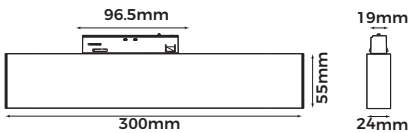

PENDANT

Art No.LIC-MT1066

Technical Specification

Material: Aluminum
Finish Color: Black/White
Light Source: GU10 (Not Included)
Power Supply: AC220-240V 50/60Hz
Power: Max 7W

Art No.LIC-MT1050

Technical Specification

Material: Aluminum
Finish Color: Black/white
Light Source: GU10 (Not Included)
Power Supply: AC220-240v 50/60hz
Power: Max 7w

SPOTLIGHT

Art No.LIC-MTLED053-12

Technical Specification

Material: Aluminum+PC
Finish Color: Black/White
Driver Type: Integrated Driver
Power Supply: AC220-240V 50/60Hz
System Power: 12W
Power Factor: >0.5
Light Source: LED/SMD
Luminous Flux: 800 lm
CCT: 2700K/3000K/4000K
Color Rendering Index: CRI:≥90
Optic: Opal Diffuser
Beam Angle: 100°
Lifespan: 30000Hrs

Art No.LIC-MTLED054-5

Technical Specification

Material: Aluminum+PC
Finish Color: Black/White
Driver Type: Integrated Driver
Power Supply: AC220-240V 50/60Hz
System Power: 5W
Power Factor: >0.5
Light Source: LED/SMD
Luminous Flux: 400 lm
CCT: 2700K/3000K/4000K
Color Rendering Index: CRI:≥90
Optic: Lens
Beam Angle: 24°/36°
Lifespan: 30000Hrs

Art No.LIC-MTLED054-10

Technical Specification

Material: Aluminum+PC
Finish Color: Black/White
Driver Type: Integrated Driver
Power Supply: AC220-240V 50/60Hz
System Power: 10W
Power Factor: >0.5
Light Source: LED/SMD
Luminous Flux: 800 lm
CCT: 2700K/3000K/4000K
Color Rendering Index: CRI:≥90
Optic: Lens
Beam Angle: 24°/36°
Lifespan: 30000Hrs