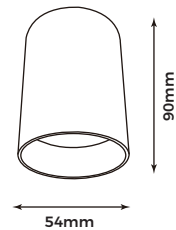

Art No.LIC-C074

**Technical Specification**

**Material:** Aluminum  
**Finish Color:** Black/White  
**Light Source:** GU10 (Not Included)  
**Power Supply:** AC220-240V 50/60Hz  
**Power:** Max 7W

Art No.LIC-C076-54