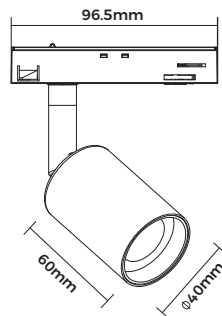

**Material:** Aluminum  
**Finish Color:** Black/White  
**Light Source:** E27 (Not Included)  
**Power Supply:** AC220-240V 50/60Hz  
**Power:** Max 25W

Art No.LIC-MT1103

**Technical Specification**

**Material:** Aluminum  
**Finish Color:** Black/White  
**Light Source:** E27 (Not Included)  
**Power Supply:** AC220-240V 50/60Hz  
**Power:** Max 25W