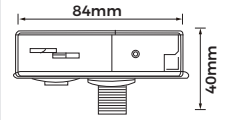

Adaptor

Technical Specification
Art No.LIC-3A073

Material: PC+Copper
Color: Black/White
Working Voltage: 220-240V 50/60Hz
Current: Max 10A
Maximum Load: 2200W
Safety Class: 1
Ingress Protection: IP20