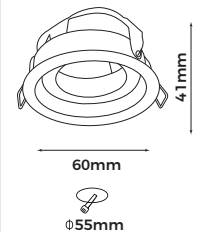

Art No.LIC-7167