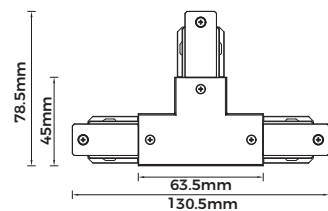

Technical Specification
Art No.LIC-2M01 T

Material: PC+Copper
Color: Black/White
Working Voltage: 220-240V 50/60Hz
Current: Max 8A
Maximum Load: 1600W
Safety Class: 1
Ingress Protection: IP20