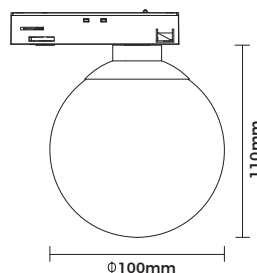

Technical Specification

Material: Aluminum+PC
Finish Color: Black/White
Driver Type: DOB
Power Supply: AC220-240V 50/60Hz
System Power: 10W
Power Factor : >0.5
Light Source: LED/COB
Luminous Flux: 500 lm
CCT: 2700K/3000K/4000K
Color Rendering Index: CRI:≥90
Optic: Lens
Beam Angle: 24°/36°
Lifespan: 30000Hrs

Technical Specification

Material: Aluminum
Finish Color: Black/White
Light Source: G9 (Not Included)
Power Supply: AC220-240V 50/60Hz
Power: Max 3W

Technical Specification

Material: Aluminum
Finish Color: Black/White
Light Source: G9 (Not Included)
Power Supply: AC220-240V 50/60Hz
Power: Max 3W

Technical Specification

Material: Aluminum
Finish Color: Black/White
Light Source: G9 (Not Included)
Power Supply: AC220-240V 50/60Hz
Power: Max 2*3W

Technical Specification

Material: Aluminum
Finish Color: Black/White
Light Source: G9 (Not Included)
Power Supply: AC220-240V 50/60Hz
Power: Max 3W

Technical Specification

Material: Aluminum
Finish Color: Black/White
Light Source: Mini GU10 (Not Included)
Power Supply: AC220-240V 50/60Hz
Power: Max 5W