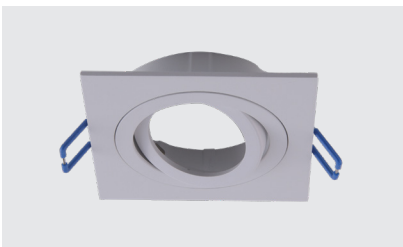

Art No.LIC-1022A

**Technical Specification**

**Material:** Aluminum  
**Finish Color:** Black/White  
**Light Source:** GU10 (Not Included)  
**Power Supply:** AC220-240V 50/60Hz  
**Power:** Max 7W

Art No.LIC-1021A