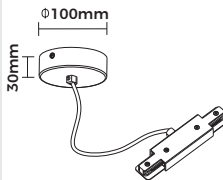

Adaptor With Cable (Round Ceiling Box)