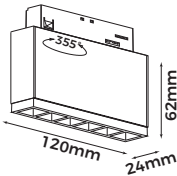

Technical Specification

Material: Aluminum+PC
Finish Color: Black/White
Driver Type: Integrated Driver
Power Supply: AC220-240V 50/60Hz
System Power: 5W
Power Factor : >0.5
Light Source: LED/SMD
Luminous Flux: 400 lm
CCT: 2700K/3000K/4000K
Color Rendering Index: CRI:≥90
Optic: Lens
Beam Angle: 24°/36°
Lifespan: 30000Hrs