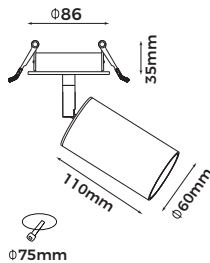

Art No.LIC-D062-60

**Technical Specification**

**Material:** Aluminum  
**Finish Color:** Black/White  
**Light Source:** GU10 (Not Included)  
**Power Supply:** AC220-240V 50/60Hz  
**Power:** Max 7W

Art No.LIC-D057A