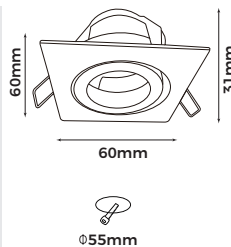

Art No.LIC-7066

Technical Specification

Material: Aluminum
Finish Color: Black/White
Light Source: Mini GU10 (Not Included)
Power Supply: AC220-240V 50/60Hz
Power: Max 5W