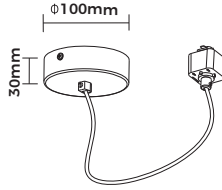

Adaptor With Cable (Round Ceiling Box)