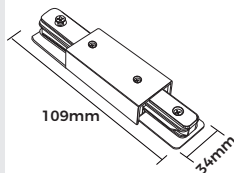

I-feed

Technical Specification
Art No.LIC-2A04IM

Material: PC+Copper
Color: Black/White
Working Voltage: 220-240V 50/60Hz
Current: Max 6A
Maximum Load: 1300W
Safety Class: 1
Ingress Protection: IP20