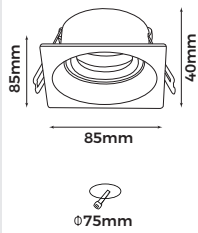

Art No.LIC-8575R-B

**Technical Specification**

**Material:** Aluminum  
**Finish Color:** Black/White  
**Light Source:** GU10 (Not Included)  
**Power Supply:** AC220-240V 50/60Hz  
**Power:** Max 7W

Art No.LIC-8575S-B