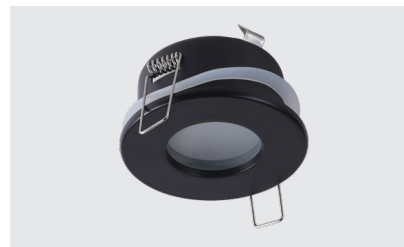

Art No.LIC-8370R-C

Technical Specification

Material: Aluminum
Finish Color: Black/White
Light Source: GU10 (Not Included)
Power Supply: AC220-240V 50/60Hz
Power: Max 7W