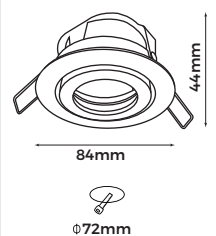

Art No.LIC-7087

Technical Specification

Material: Aluminum
Finish Color: Black/White
Light Source: GU10 (Not Included)
Power Supply: AC220-240V 50/60Hz
Power: Max 7W