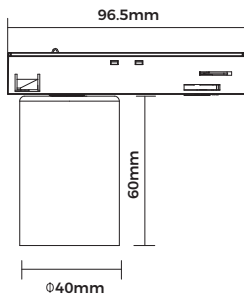

Technical Specification

Material: Aluminum
Finish Color: Black/White
Light Source: GU10 (Not Included)
Power Supply: AC220-240V 50/60Hz
Power: Max 7W

Technical Specification

Material: Aluminum
Finish Color: Black/White
Light Source: GU10 (Not Included)
Power Supply: AC220-240V 50/60Hz
Power: Max 7W

Technical Specification

Material: Aluminum
Finish Color: Black/White
Light Source: GU10 (Not Included)
Power Supply: AC220-240V 50/60Hz
Power: Max 7W

Technical Specification

Material: Aluminum
Finish Color: Black/White
Light Source: E27 (Not Included)
Power Supply: AC220-240V 50/60Hz
Power: Max 25W

Technical Specification

Material: Aluminum
Finish Color: Black/White
Light Source: E27 (Not Included)
Power Supply: AC220-240V 50/60Hz
Power: Max 25W

TRACK ACCESSORIES

Surface Track

Technical Specification
Art No.LIC-2M01

Material: Aluminum+Copper
Color: Black/White
Working Voltage: 220-240V 50/60Hz
Current: Max 8A
Maximum Load: 1600W
Safety Class: 1
Ingress Protection: IP20