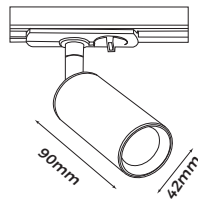

SPOTLIGHT

Art No.LIC-T1074