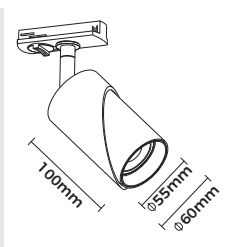

Art No.LIC-T1081

Technical Specification

Material: Aluminum
Finish Color: Black/White
Light Source: GU10 (Not Included)
Power Supply: AC220-240V 50/60Hz
Power: Max 7W