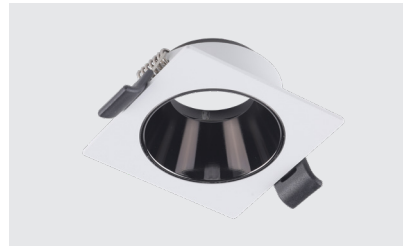

Art No.LIC-D086

Technical Specification

Material: Aluminum
Finish Color: Black/White
Light Source: Mini GU10 (Not Included)
Power Supply: AC220-240V 50/60Hz
Power: Max 5W