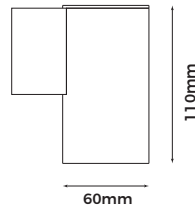

Art No.LIC-W003-110

Technical Specification

Material: Aluminum
Finish Color: Black/White
Light Source: GU10 (Not Included)
Power Supply: AC220-240V 50/60Hz
Power: Max 7W