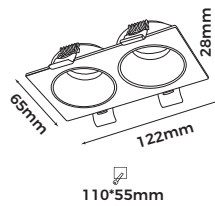

Art No.LIC-D087