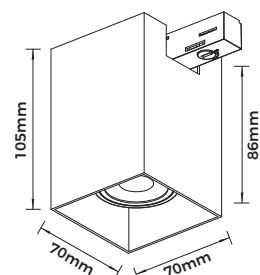

Technical Specification

Material: Aluminum
Finish Color: Black/White
Light Source: GU10 (Not Included)
Power Supply: AC220-240V 50/60Hz
Power: Max 5W

Technical Specification

Material: Aluminum
Finish Color: Black/White
Light Source: Mini GU10 (Not Included)
Power Supply: AC220-240V 50/60Hz
Power: Max 5W

Technical Specification

Material: Aluminum
Finish Color: Black/White
Light Source: GU10 (Not Included)
Power Supply: AC220-240V 50/60Hz
Power: Max 7W

Technical Specification

Material: Aluminum
Finish Color: Black/White
Light Source: GU10 (Not Included)
Power Supply: AC220-240V 50/60Hz
Power: Max 7W

Technical Specification

Material: Aluminum
Finish Color: Black/White
Light Source: GU10 (Not Included)
Power Supply: AC220-240V 50/60Hz
Power: Max 7W

Technical Specification

Material: Aluminum
Finish Color: Black/White
Light Source: GU10 (Not Included)
Power Supply: AC220-240V 50/60Hz
Power: Max 7W