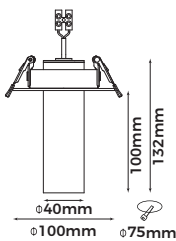

Art No.LIC-D090-1L