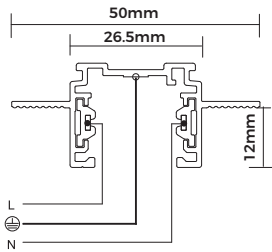

Technical Specification
Art No.LIC-2M02

Material: Aluminum+Copper
Color: Black/White
Working Voltage: 220-240V 50/60Hz
Current: Max 8A
Maximum Load: 1600W
Safety Class: 1
Ingress Protection: IP20

Technical Specification
Art No.LIC-2M01 A

Material: PC+Copper
Color: Black/White
Working Voltage: 220-240V 50/60Hz
Current: Max 4A
Maximum Load: 800W
Safety Class: 1
Ingress Protection: IP20