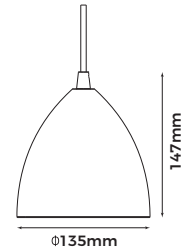

Art No.LIC-T1068

Technical Specification

Material: Aluminum
Finish Color: Black/White
Light Source: GU10 (Not Included)
Power Supply: AC220-240V 50/60Hz
Power: Max 7W