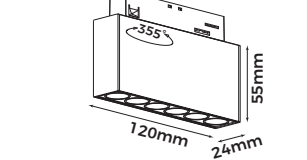

PENDANT

Art No.LIC-MT1066

Technical Specification

Material: Aluminum
Finish Color: Black/White
Light Source: GU10 (Not Included)
Power Supply: AC220-240V 50/60Hz
Power: Max 7W

Art No.LIC-MT1050

Technical Specification

Material: Aluminum
Finish Color: Black/white
Light Source: GU10 (Not Included)
Power Supply: AC220-240v 50/60hz
Power: Max 7w

SPOTLIGHT

Art No.LIC-MTLED053-12

Technical Specification

Material: Aluminum+PC
Finish Color: Black/White
Driver Type: Integrated Driver
Power Supply: AC220-240V 50/60Hz
System Power: 12W
Power Factor: >0.5
Light Source: LED/SMD
Luminous Flux: 800 lm
CCT: 2700K/3000K/4000K
Color Rendering Index: CRI:≥90
Optic: Opal Diffuser
Beam Angle: 100°
Lifespan: 30000Hrs

Art No.LIC-MTLED054-5

Technical Specification

Material: Aluminum+PC
Finish Color: Black/White
Driver Type: Integrated Driver
Power Supply: AC220-240V 50/60Hz
System Power: 5W
Power Factor: >0.5
Light Source: LED/SMD
Luminous Flux: 400 lm
CCT: 2700K/3000K/4000K
Color Rendering Index: CRI:≥90
Optic: Lens
Beam Angle: 24°/36°
Lifespan: 30000Hrs

Art No.LIC-MTLED054-10

Technical Specification

Material: Aluminum+PC
Finish Color: Black/White
Driver Type: Integrated Driver
Power Supply: AC220-240V 50/60Hz
System Power: 10W
Power Factor: >0.5
Light Source: LED/SMD
Luminous Flux: 800 lm
CCT: 2700K/3000K/4000K
Color Rendering Index: CRI:≥90
Optic: Lens
Beam Angle: 24°/36°
Lifespan: 30000Hrs