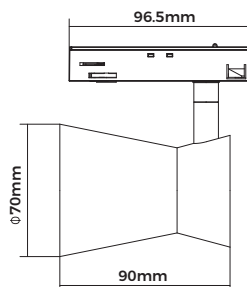

Technical Specification

Material: Aluminum
Finish Color: Black/White
Light Source: GU10 (Not Included)
Power Supply: AC220-240V 50/60Hz
Power: Max 5W

Technical Specification

Material: Aluminum
Finish Color: Black/White
Light Source: Mini GU10 (Not Included)
Power Supply: AC220-240V 50/60Hz
Power: Max 5W

Technical Specification

Material: Aluminum
Finish Color: Black/White
Light Source: GU10 (Not Included)
Power Supply: AC220-240V 50/60Hz
Power: Max 7W

Technical Specification

Material: Aluminum
Finish Color: Black/White
Light Source: GU10 (Not Included)
Power Supply: AC220-240V 50/60Hz
Power: Max 7W

Technical Specification

Material: Aluminum
Finish Color: Black/White
Light Source: GU10 (Not Included)
Power Supply: AC220-240V 50/60Hz
Power: Max 7W

Technical Specification

Material: Aluminum
Finish Color: Black/White
Light Source: GU10 (Not Included)
Power Supply: AC220-240V 50/60Hz
Power: Max 7W