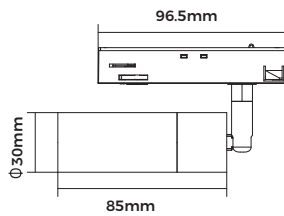

Technical Specification

Material: Aluminum+PC
Finish Color: Black/White
Driver Type: DOB
Power Supply: AC220-240V 50/60Hz
System Power: 10W
Power Factor : >0.5
Light Source: LED/COB
Luminous Flux: 500 lm
CCT: 2700K/3000K/4000K
Color Rendering Index: CRI:≥90
Optic: Lens
Beam Angle: 24°/36°
Lifespan: 30000Hrs

Technical Specification

Material: Aluminum
Finish Color: Black/White
Light Source: G9 (Not Included)
Power Supply: AC220-240V 50/60Hz
Power: Max 3W

Technical Specification

Material: Aluminum
Finish Color: Black/White
Light Source: G9 (Not Included)
Power Supply: AC220-240V 50/60Hz
Power: Max 3W

Technical Specification

Material: Aluminum
Finish Color: Black/White
Light Source: G9 (Not Included)
Power Supply: AC220-240V 50/60Hz
Power: Max 2*3W

Technical Specification

Material: Aluminum
Finish Color: Black/White
Light Source: G9 (Not Included)
Power Supply: AC220-240V 50/60Hz
Power: Max 3W

Technical Specification

Material: Aluminum
Finish Color: Black/White
Light Source: Mini GU10 (Not Included)
Power Supply: AC220-240V 50/60Hz
Power: Max 5W