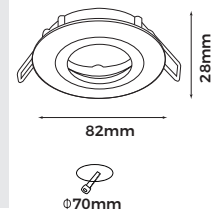

Technical Specification

Material: Aluminum
Finish Color: Black/White
Light Source: GU10 (Not Included)
Power Supply: AC220-240V 50/60Hz
Power: Max 7W

Technical Specification

Material: Aluminum
Finish Color: Black/White
Light Source: GU10 (Not Included)
Power Supply: AC220-240V 50/60Hz
Power: Max 7W

Technical Specification

Material: Aluminum
Finish Color: Black/White
Light Source: GU10 (Not Included)
Power Supply: AC220-240V 50/60Hz
Power: Max 7W

Technical Specification

Material: Aluminum
Finish Color: Black/White
Light Source: GU10 (Not Included)
Power Supply: AC220-240V 50/60Hz
Power: Max 7W

Technical Specification

Material: Aluminum
Finish Color: Black/White
Light Source: GU10 (Not Included)
Power Supply: AC220-240V 50/60Hz
Power: Max 7W

Technical Specification

Material: Aluminum
Finish Color: Black/White
Light Source: GU10 (Not Included)
Power Supply: AC220-240V 50/60Hz
Power: Max 7W