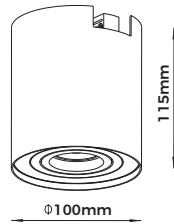

Technical Specification

Material: Aluminum
Finish Color: Black/White
Light Source: GU10 (Not Included)
Power Supply: AC220-240V 50/60Hz
Power: Max 7W

Technical Specification

Material: Aluminum
Finish Color: Black/White
Light Source: GU10 (Not Included)
Power Supply: AC220-240V 50/60Hz
Power: Max 7W

Technical Specification

Material: Aluminum
Finish Color: Black/White
Light Source: GU10 AR111 (Not Included)
Power Supply: AC220-240V 50/60Hz
Power: Max 15W

Technical Specification

Material: Aluminum
Finish Color: Black/White
Light Source: GU10 (Not Included)
Power Supply: AC220-240V 50/60Hz
Power: Max 7W

Technical Specification

Material: Aluminum
Finish Color: Black/White
Light Source: GU10 (Not Included)
Power Supply: AC220-240V 50/60Hz
Power: Max 7W

Technical Specification

Material: Aluminum
Finish Color: Black/White
Light Source: E27 (Not Included)
Power Supply: AC220-240V 50/60Hz
Power: Max 25W