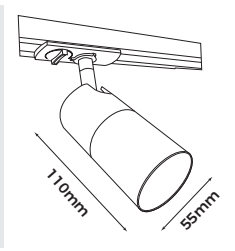

Technical Specification

Material: Aluminum
Finish Color: Black/White
Light Source: GU10 (Not Included)
Power Supply: AC220-240V 50/60Hz
Power: Max 7W