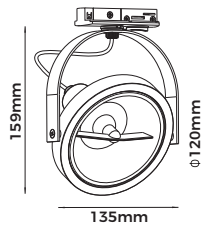

Art No.LIC-T1088