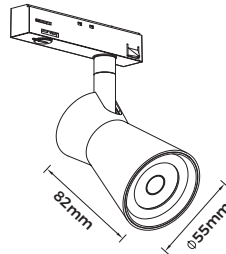

Technical Specification

Material: Aluminum
Finish Color: Black/White
Light Source: GU10 (Not Included)
Power Supply: AC220-240V 50/60Hz
Power: Max 5W

Technical Specification

Material: Aluminum
Finish Color: Black/White
Light Source: Mini GU10 (Not Included)
Power Supply: AC220-240V 50/60Hz
Power: Max 5W

Technical Specification

Material: Aluminum
Finish Color: Black/White
Light Source: GU10 (Not Included)
Power Supply: AC220-240V 50/60Hz
Power: Max 7W

Technical Specification

Material: Aluminum
Finish Color: Black/White
Light Source: GU10 (Not Included)
Power Supply: AC220-240V 50/60Hz
Power: Max 7W

Technical Specification

Material: Aluminum
Finish Color: Black/White
Light Source: GU10 (Not Included)
Power Supply: AC220-240V 50/60Hz
Power: Max 7W

Technical Specification

Material: Aluminum
Finish Color: Black/White
Light Source: GU10 (Not Included)
Power Supply: AC220-240V 50/60Hz
Power: Max 7W