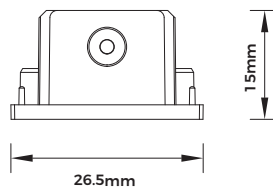

X-feed

Technical Specification
Art No.LIC-2M01 X

Material: PC+Copper
Color: Black/White
Working Voltage: 220-240V 50/60Hz
Current: Max 8A
Maximum Load: 1600W
Safety Class: 1
Ingress Protection: IP20

Flexible Connector

Technical Specification
Art No.LIC-2M01 F

Material: PC+Copper
Color: Black/White
Working Voltage: 220-240V 50/60Hz
Current: Max 8A
Maximum Load: 1600W
Safety Class: 1
Ingress Protection: IP20

Pendant Clamp

Technical Specification
Art No.LIC-2A04 D

Material: Aluminum+Stainless steel
Color: Black/White

Power Feed

Technical Specification
Art No.LIC-2M01 P

Material: PC+Copper
Color: Black/White
Working Voltage: 220-240V 50/60Hz
Current: Max 8A
Maximum Load: 1600W
Safety Class: 1
Ingress Protection: IP20

End Cap

Technical Specification
Art No.LIC-2M01 E

Material: PC
Color: Black/White