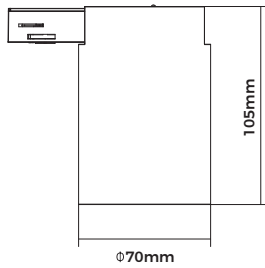

Technical Specification

Material: Aluminum
Finish Color: Black/White
Light Source: GU10 (Not Included)
Power Supply: AC220-240V 50/60Hz
Power: Max 7W

Technical Specification

Material: Aluminum
Finish Color: Black/White
Light Source: GU10 (Not Included)
Power Supply: AC220-240V 50/60Hz
Power: Max 7W

Technical Specification

Material: Aluminum
Finish Color: Black/White
Light Source: GU10 (Not Included)
Power Supply: AC220-240V 50/60Hz
Power: Max 7W

Technical Specification

Material: Aluminum
Finish Color: Black/White
Light Source: E27 (Not Included)
Power Supply: AC220-240V 50/60Hz
Power: Max 25W

Technical Specification

Material: Aluminum
Finish Color: Black/White
Light Source: E27 (Not Included)
Power Supply: AC220-240V 50/60Hz
Power: Max 25W

TRACK ACCESSORIES

Surface Track

Technical Specification
Art No.LIC-2M01

Material: Aluminum+Copper
Color: Black/White
Working Voltage: 220-240V 50/60Hz
Current: Max 8A
Maximum Load: 1600W
Safety Class: 1
Ingress Protection: IP20