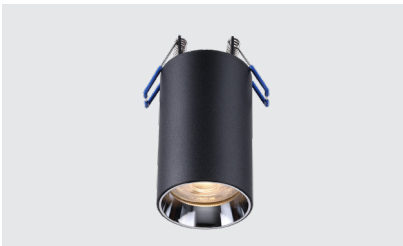

Art No.LIC-D062-54

Technical Specification

Material: Aluminum
Finish Color: Black/White
Light Source: Mini GU10 (Not Included)
Power Supply: AC220-240V 50/60Hz
Power: Max 5W