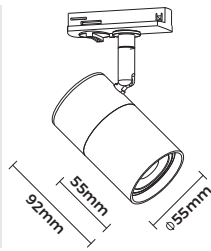

Technical Specification

Material: Aluminum
Finish Color: Black/White
Light Source: GU10 (Not Included)
Power Supply: AC220-240V 50/60Hz
Power: Max 7W