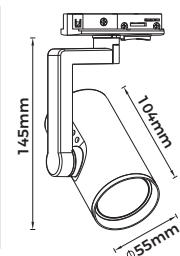

Art No.LIC-T1056