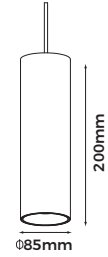

Art No.LIC-T1075-85