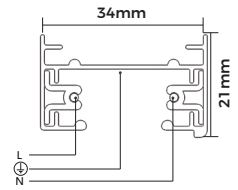

TRACK ACCESSORIES

Surface Track

Technical Specification
Art No.LIC-2A04

Material: Aluminum+Copper
Color: Black/White
Working Voltage: 220-240V 50/60Hz
Current: Max 6A
Maximum Load: 1300W
Safety Class: 1
Ingress Protection: IP20