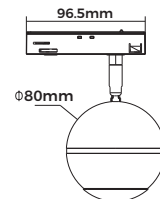

Technical Specification

Material: Aluminum+PC
Finish Color: Black/White
Driver Type: DOB
Power Supply: AC220-240V 50/60Hz
System Power: 5W
Power Factor : >0.5
Light Source: LED/COB
Luminous Flux: 250 lm
CCT: 2700K/3000K/4000K
Color Rendering Index: CRI:≥90
Optic: Opal Diffuser
Beam Angle: 100°
Lifespan: 30000Hrs