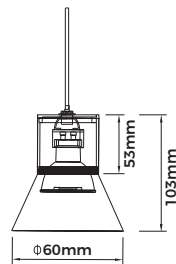

Art No.LIC-T1049

Technical Specification

Material: Aluminum
Finish Color: Black/White
Light Source: GU10 (Not Included)
Power Supply: AC220-240V 50/60Hz
Power: Max 7W