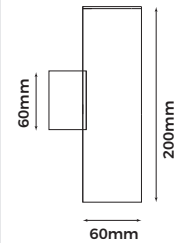

Art No.LIC-W004-200

Technical Specification

Material: Aluminum
Finish Color: Black/White
Light Source: 2X GU10 (Not Included)
Power Supply: AC220-240V 50/60Hz
Power: Max 2*7W