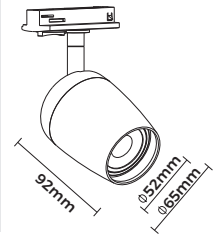

Technical Specification

Material: Aluminum
Finish Color: Black/White
Light Source: GU10 (Not Included)
Power Supply: AC220-240V 50/60Hz
Power: Max 7W