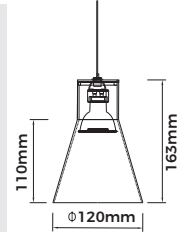

Art No.LIC-T1047

Technical Specification

Material: Aluminum
Finish Color: Black/White
Light Source: GU10 (Not Included)
Power Supply: AC220-240V 50/60Hz
Power: Max 7W