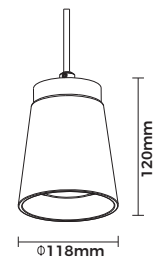

Art No.LIC-T1048

Technical Specification

**Material:** Aluminum  
**Finish Color:** Black/White  
**Light Source:** GU10 (Not Included)  
**Power Supply:** AC220-240V 50/60Hz  
**Power:** Max 7W

Art No.LIC-T1067