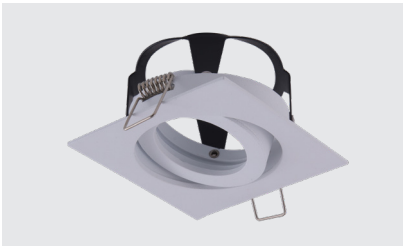

Technical Specification

Material: Aluminum
Finish Color: Black/White
Light Source: GU10 (Not Included)
Power Supply: AC220-240V 50/60Hz
Power: Max 7W