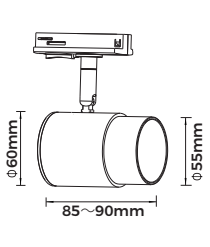

Art No.LIC-T1078

Technical Specification

Material: Aluminum
Finish Color: Black/White
Light Source: GU10 (Not Included)
Power Supply: AC220-240V 50/60Hz
Power: Max 7W