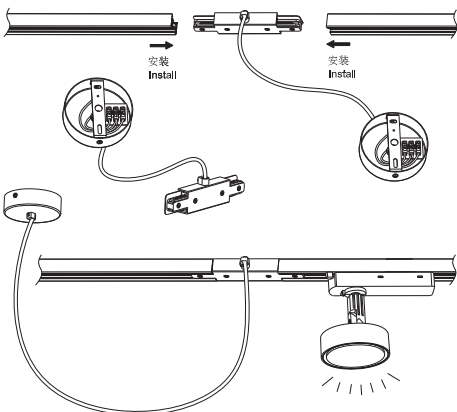

Technical Specification
Art No.LIC-2A04-IM-S

Material: PC+Steel
Color: Black/White
Working Voltage: 220-240V 50/60Hz
Current: Max 6A
Maximum Load: 1300W
Safety Class: 1
Ingress Protection: IP20