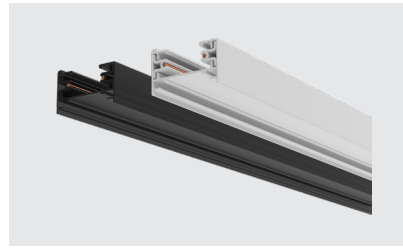

TRACK ACCESSORIES

Surface Track

Technical Specification
Art No.LIC-2A04

Material: Aluminum+Copper
Color: Black/White
Working Voltage: 220-240V 50/60Hz
Current: Max 6A
Maximum Load: 1300W
Safety Class: 1
Ingress Protection: IP20