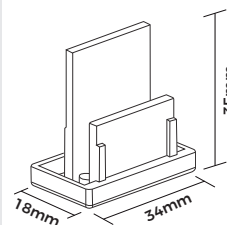

End Cap

Technical Specification
Art No.LIC-2A04C

Material: PC
Color: Black/White