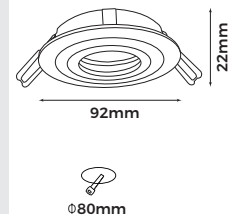

Art No.LIC-1022A

Technical Specification

Material: Aluminum
Finish Color: Black/White
Light Source: GU10 (Not Included)
Power Supply: AC220-240V 50/60Hz
Power: Max 7W