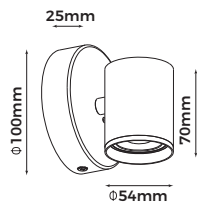

Art No.LIC-W007-1

Technical Specification

Material: Aluminum
Finish Color: Black/White
Light Source: GU10 (Not Included)
Power Supply: AC220-240V 50/60Hz
Power: Max 7W