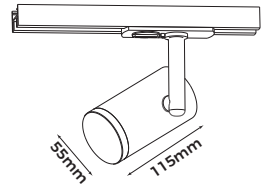

Technical Specification

Material: Aluminum+PMMA
Finish Color: Black/White
Light Source: GU10 (Not Included)
Power Supply: AC220-240V 50/60Hz
Power: Max 7W

Art No.LIC-T1020-B