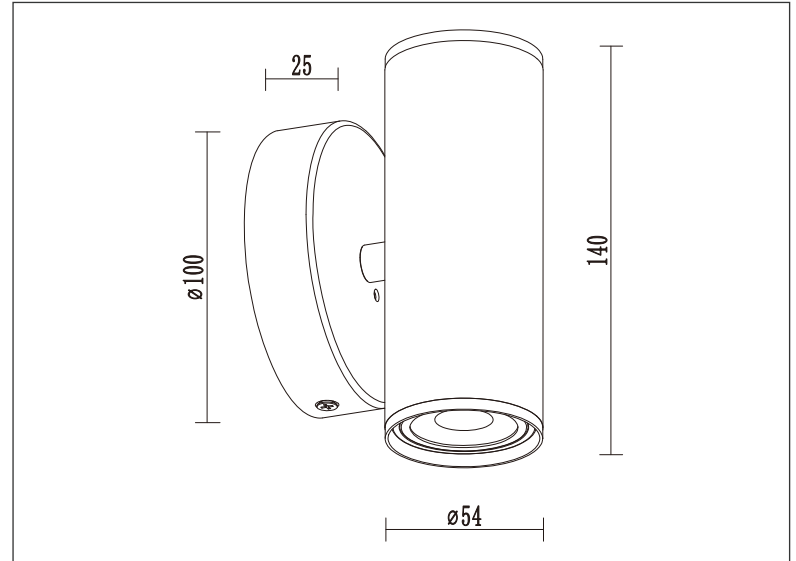

Luminaires - Wall Surface

Technical Specification

Art No.: LIC-W007-2

Light Source: 2X GU10 (not included)

Material: Aluminum

Power Supply: AC220-240V 50/60Hz

Finish Color: Black/White

Power: Max 2*7W