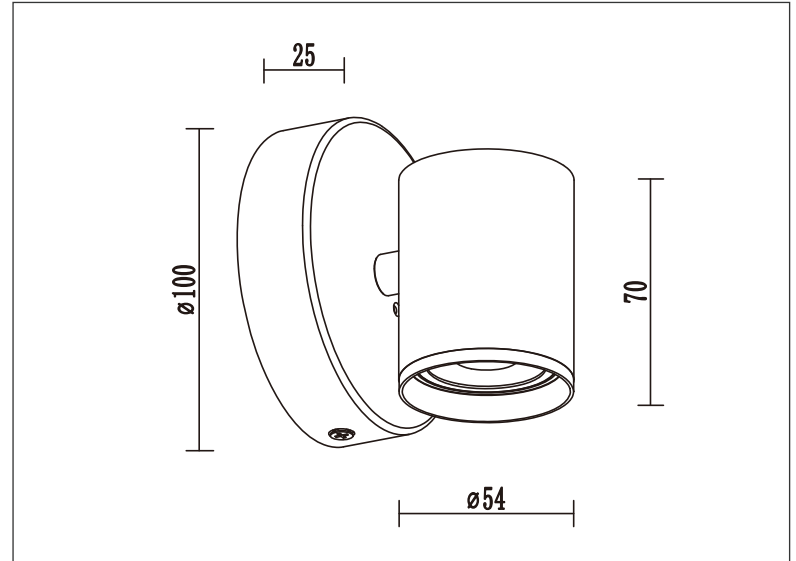

Luminaires - Wall Surface

Technical Specification

Art No.:	LIC-W007-1
Material:	Aluminum
Finish Color:	Black/White

Light Source:	GU10 (not included)
Power Supply:	AC220-240V 50/60Hz
Power:	Max 7W