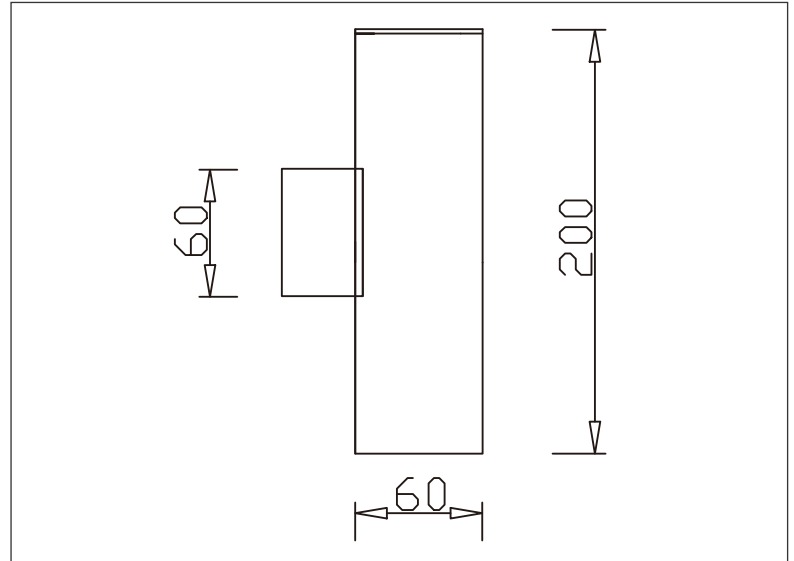

Luminaires - Wall Surface

Technical Specification

Art No.: LIC-W004-200

Material: Aluminum

Finish Color: Black/White

Light Source: 2X GU10 (not included)

Power Supply: AC220-240V 50/60Hz

Power: Max 2*7W