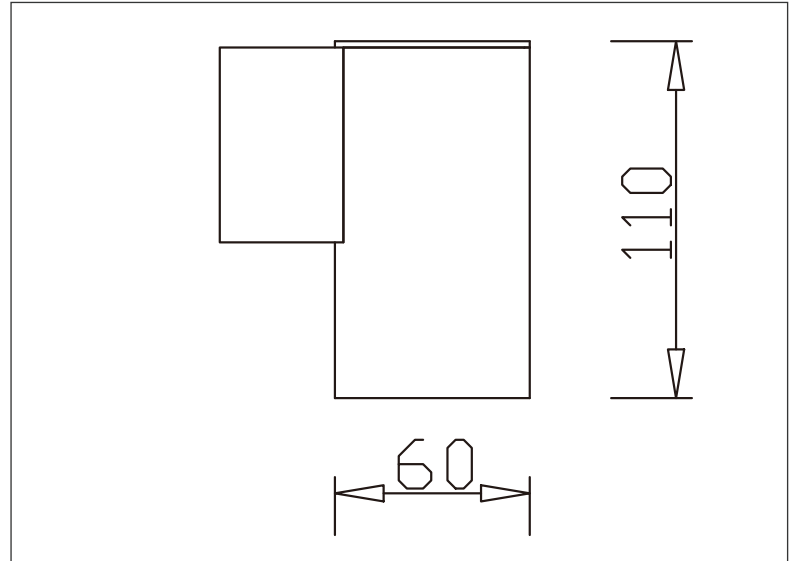

Luminaires - Wall Surface

Technical Specification

Art No.: LIC-W003-110

Material: Aluminum

Finish Color: Black/White

Light Source: GU10 (not included)

Power Supply: AC220-240V 50/60Hz

Power: Max 7W