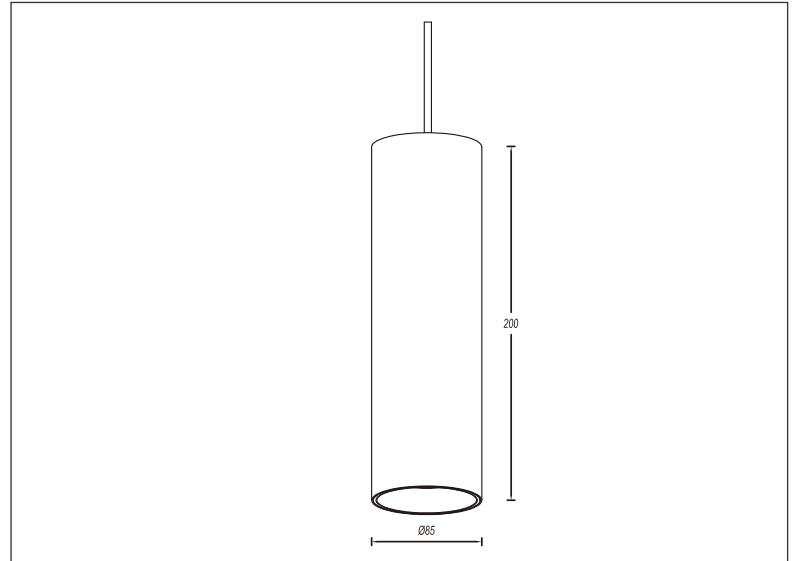

Luminaires - Ceiling Suspended

Technical Specification

Art No.: LIC-T1075-85

Material: Aluminum

Finish Color: Black/White

Light Source: GU10 (not included)

Power Supply: AC220-240V 50/60Hz

Power: Max 7W