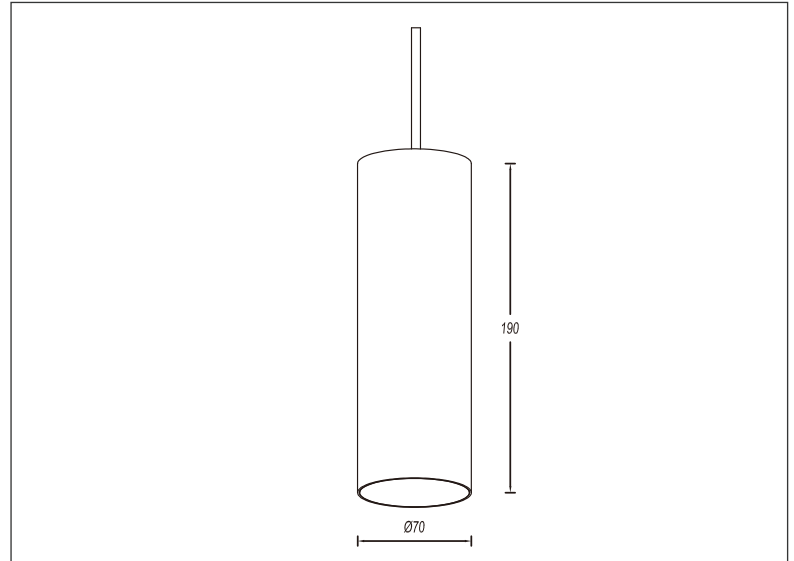

## Luminaires - Ceiling Suspended

### Technical Specification

Art No.: LIC-T1075-70

Material: Aluminum

Finish Color: Black/White

Light Source: GU10 (not included)

Power Supply: AC220-240V 50/60Hz

Power: Max 7W