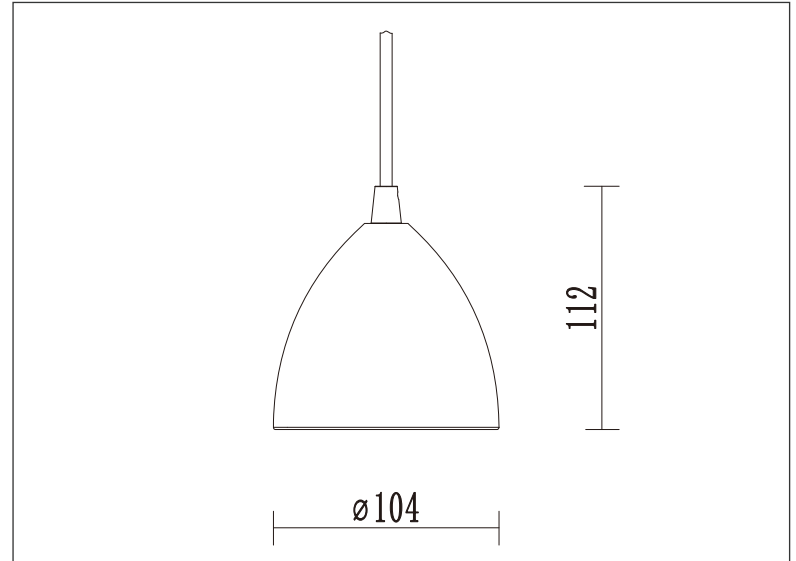

Luminaires - Ceiling Suspended

Technical Specification

Art No.: LIC-T1068 MINI

Material: Aluminum

Finish Color: Black/White

Light Source: GU10 (not included)

Power Supply: AC220-240V 50/60Hz

Power: Max 7W