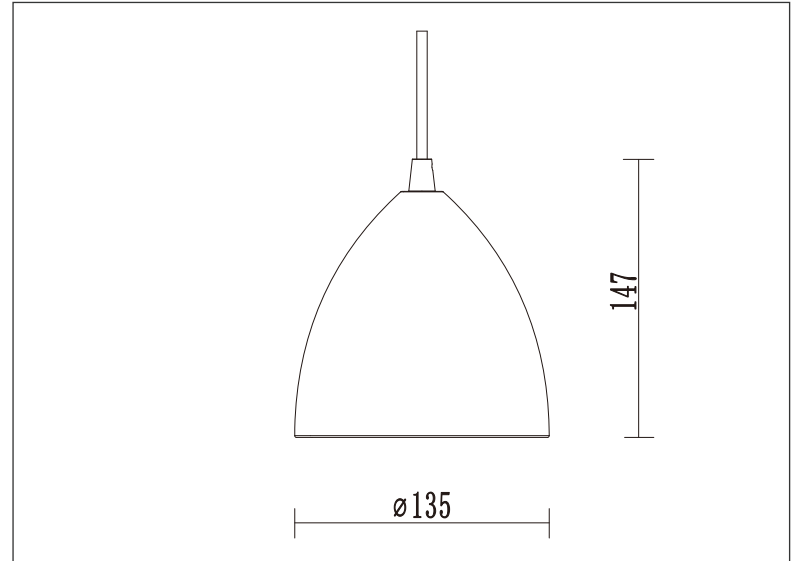

## Luminaires - Ceiling Suspended

### Technical Specification

Art No.: LIC-T1068

Material: Aluminum

Finish Color: Black/White

Light Source: GU10 (not included)

Power Supply: AC220-240V 50/60Hz

Power: Max 7W