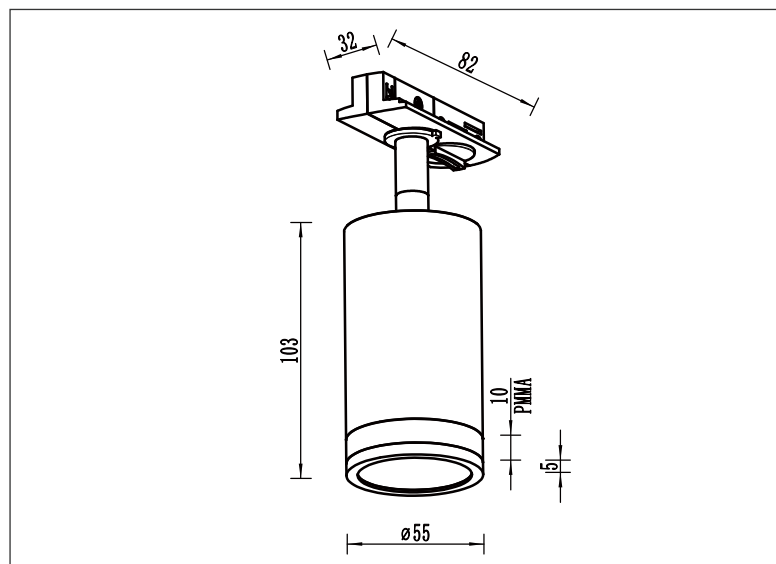

## Two Wires Single Circuit - Spotlight

### Technical Specification

Art No.: LIC-T1019PMMA

Light Source: GU10 (not included)

Material: Aluminum+PMMA

Power Supply: AC220-240V 50/60Hz

Finish Color: Black/White

Power: Max 7W