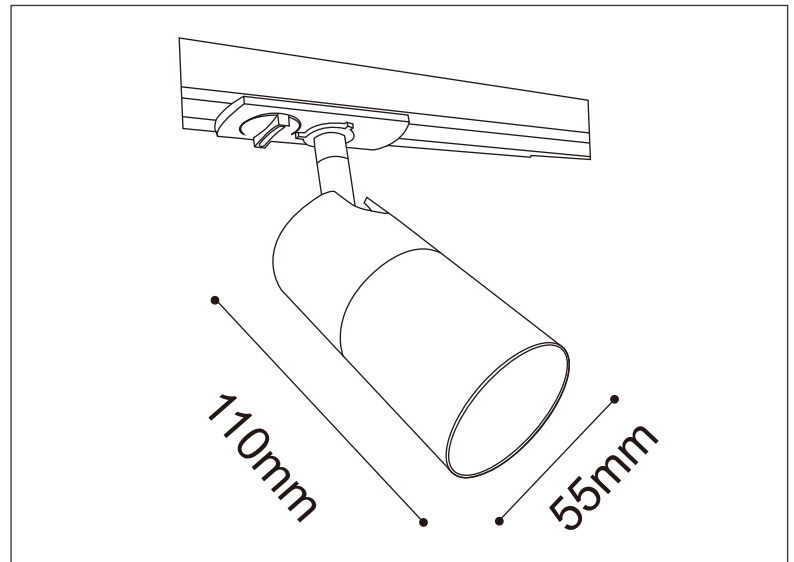

## Two Wires Single Circuit - Spotlight

### Technical Specification

Art No.:	LIC-M010 O-W	Light Source:	GU10 (not included)
Material:	Aluminum	Power Supply:	AC220-240V 50/60Hz
Finish Color:	Black/White	Power:	Max 7W