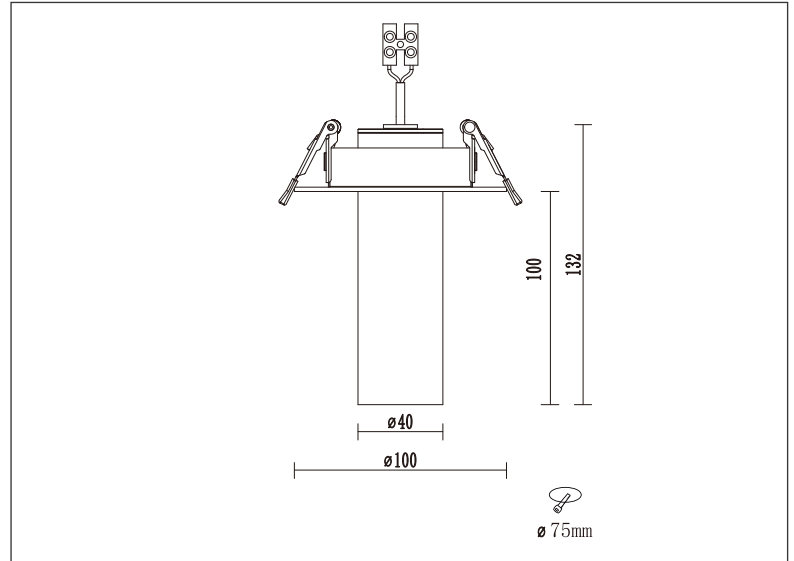

Luminaires - Ceiling Recessed

Technical Specification

Art No.: LIC-D090-1L

Light Source: Mini GU10 (not included)

Material: Aluminum

Power Supply: AC220-240V 50/60Hz

Finish Color: Black/White

Power: Max 5W