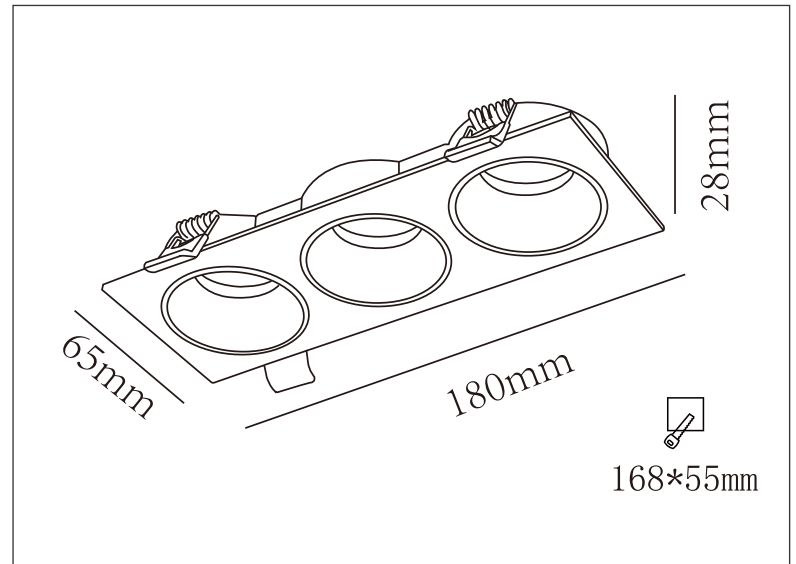

Luminaires - Ceiling Recessed

Technical Specification

Art No.:	LIC-D088
Material:	Aluminum
Finish Color:	Black/White

Light Source:	Mini GU10 (not included)
Power Supply:	AC220-240V 50/60Hz
Power:	Max 3*5W