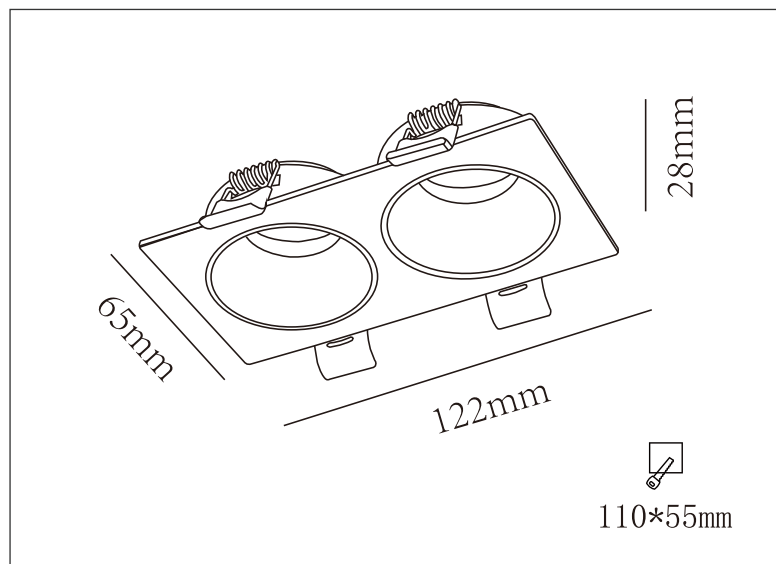

Luminaires - Ceiling Recessed

Technical Specification

Art No.: LIC-D087

Material: Aluminum

Finish Color: Black/White

Light Source: Mini GU10 (not included)

Power Supply: AC220-240V 50/60Hz

Power: Max 2*5W