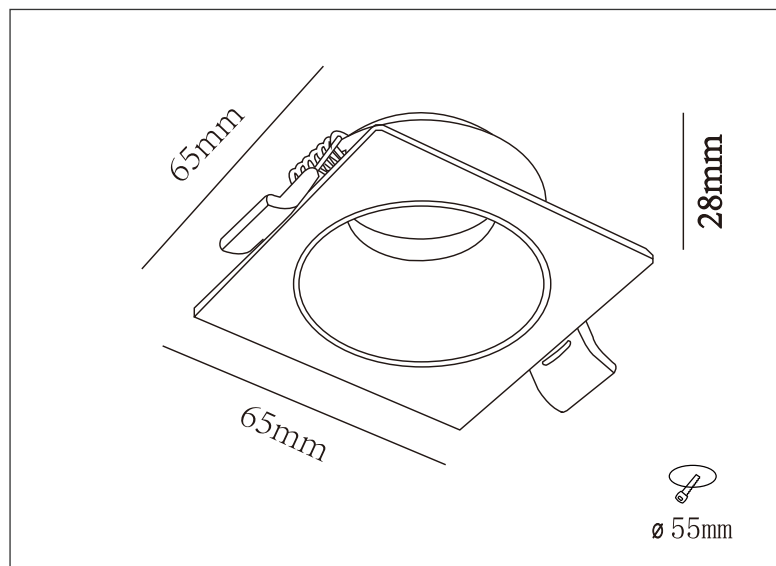

Luminaires - Ceiling Recessed

Technical Specification

Art No.: LIC-D086

Material: Aluminum

Finish Color: Black/White

Light Source: Mini GU10 (not included)

Power Supply: AC220-240V 50/60Hz

Power: Max 5W