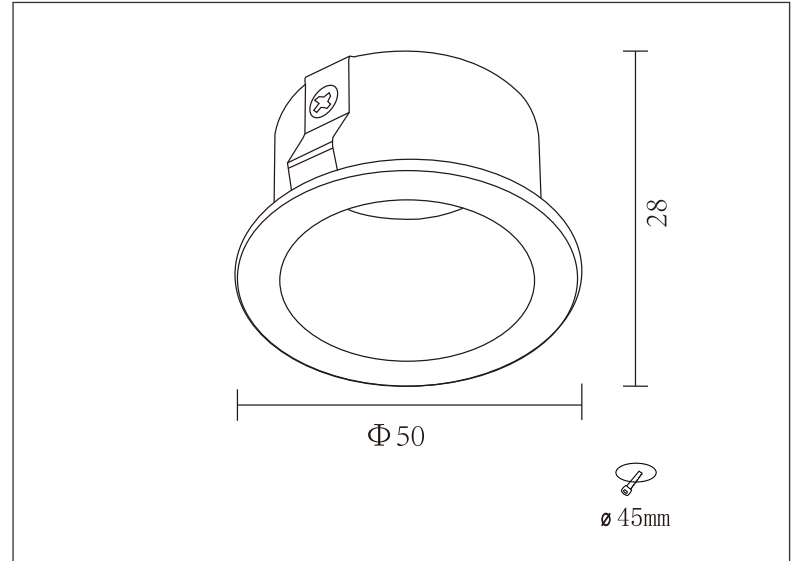

Luminaires - Ceiling Recessed

Technical Specification

Art No.: LIC-D085

Material: Aluminum

Finish Color: Black/White

Light Source: Mini GU10 (not included)

Power Supply: AC220-240V 50/60Hz

Power: Max 5W