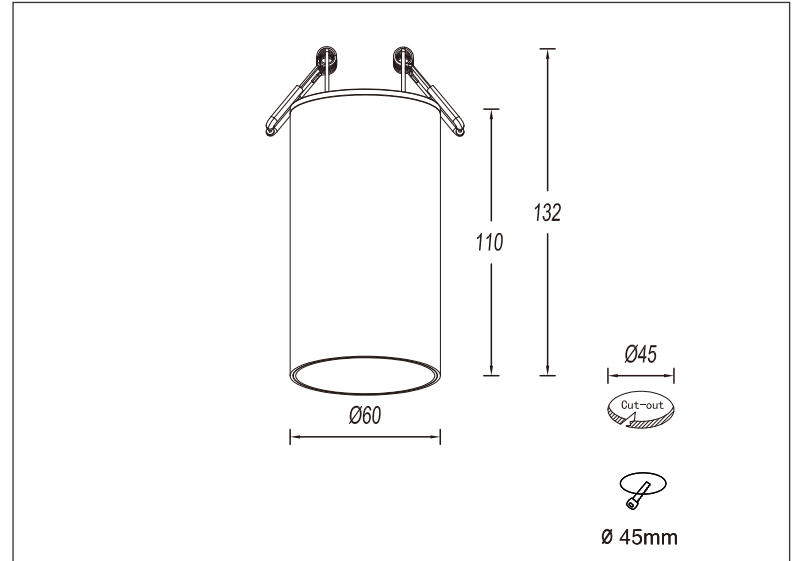

Luminaires - Ceiling Recessed

Technical Specification

Art No.: LIC-D062-60

Light Source: GU10 (not included)

Material: Aluminum

Power Supply: AC220-240V 50/60Hz

Finish Color: Black/White

Power: Max 7W