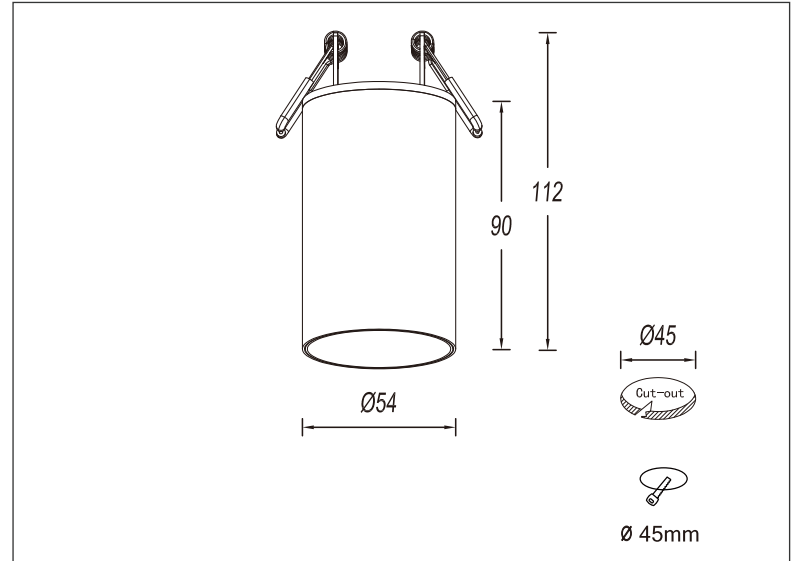

Luminaires - Ceiling Recessed

Technical Specification

Art No.: LIC-D062-54

Light Source: Mini GU10 (not included)

Material: Aluminum

Power Supply: AC220-240V 50/60Hz

Finish Color: Black/White

Power: Max 5W