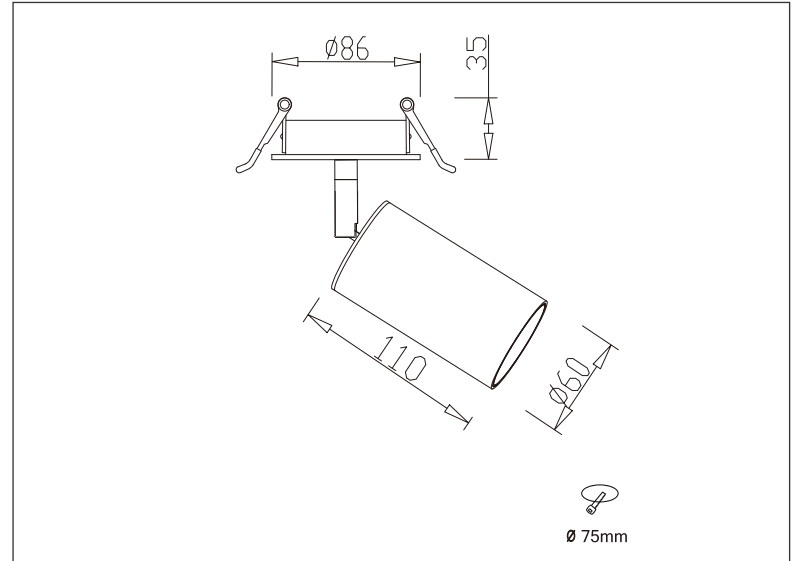

Luminaires - Ceiling Recessed

Technical Specification

Art No.:	LIC-D057A	Light Source:	GU10 (not included)
Material:	Aluminum	Power Supply:	AC220-240V 50/60Hz
Finish Color:	Black/White	Power:	Max 7W