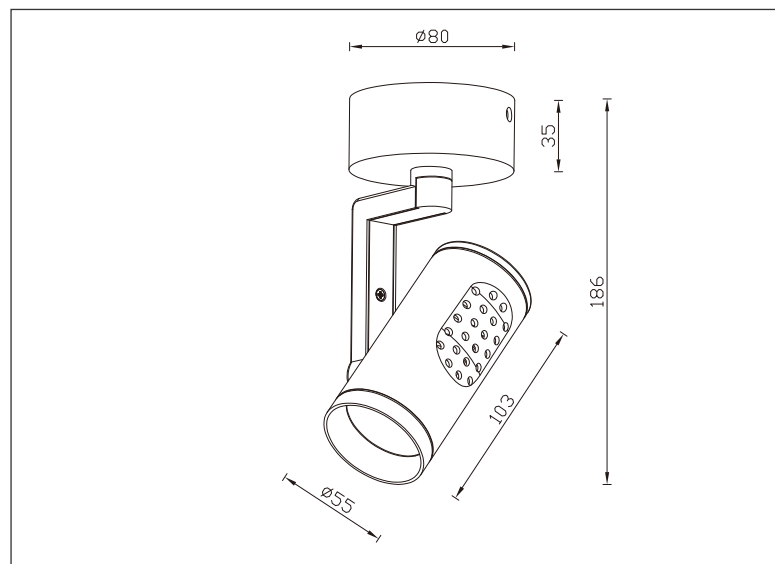

## Luminaires - Ceiling Surface

### Technical Specification

Art No.:	LIC-C086
Material:	Aluminum
Finish Color:	Black/White

Light Source:	GU10 (not included)
Power Supply:	AC220-240V 50/60Hz
Power:	Max 7W