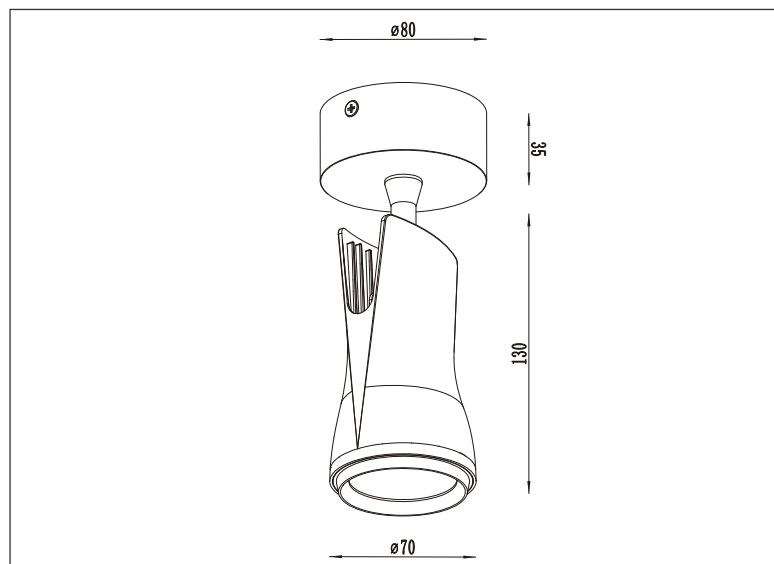

Luminaires - Ceiling Surface

Technical Specification

Art No.: LIC-C085

Light Source: GU10 (not included)

Material: Aluminum

Power Supply: AC220-240V 50/60Hz

Finish Color: Black/White

Power: Max 7W