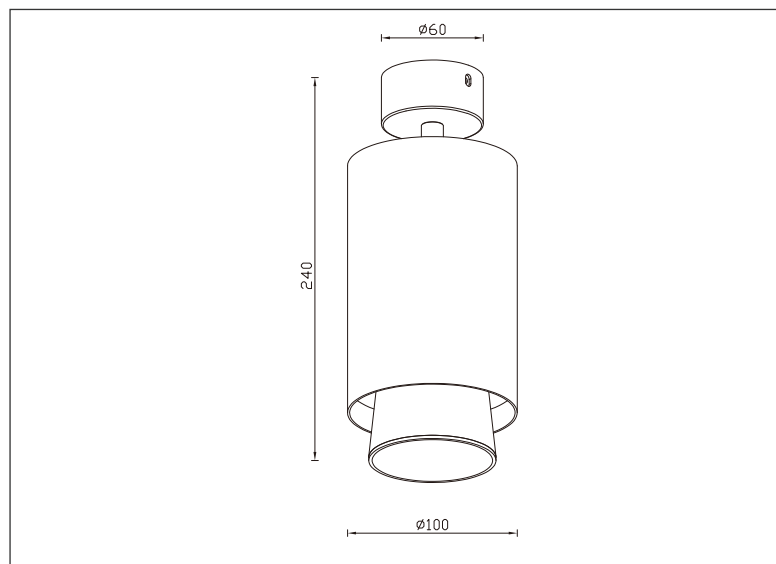

## Luminaires - Ceiling Surface

### Technical Specification

Art No.: LIC-C083

Light Source: GU10 (not included)

Material: Aluminum

Power Supply: AC220-240V 50/60Hz

Finish Color: Gold+Chrome/Black/White

Power: Max 7W