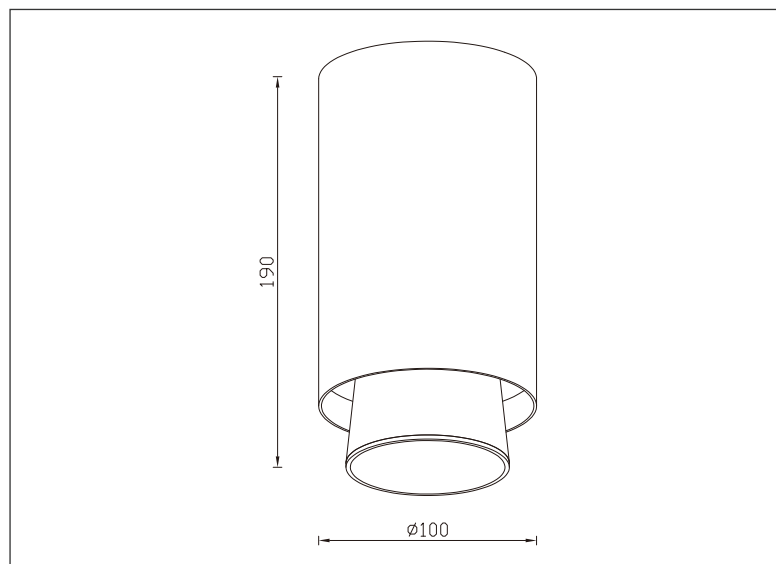

Luminaires - Ceiling Surface

Technical Specification

Art No.: LIC-C081

Material: Aluminum

Finish Color: Gold+Chrome/Black/White

Light Source: GU10 (not included)

Power Supply: Power Supply: AC220-240V 50/60Hz

Power: Max 7W