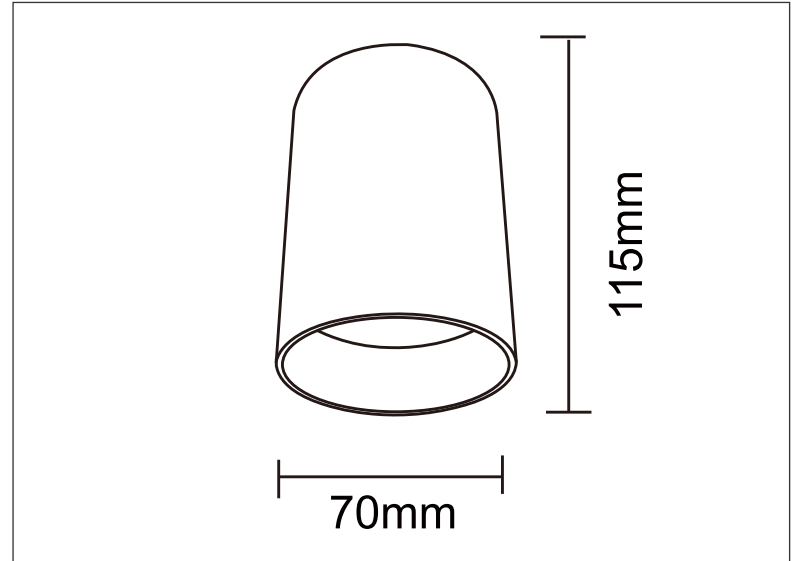

Luminaires - Ceiling Surface

Technical Specification

Art No.: LIC-C076-70

Material: Aluminum

Finish Color: Black/White

Light Source: GU10 (not included)

Power Supply: AC220-240V 50/60Hz

Power: Max 7W