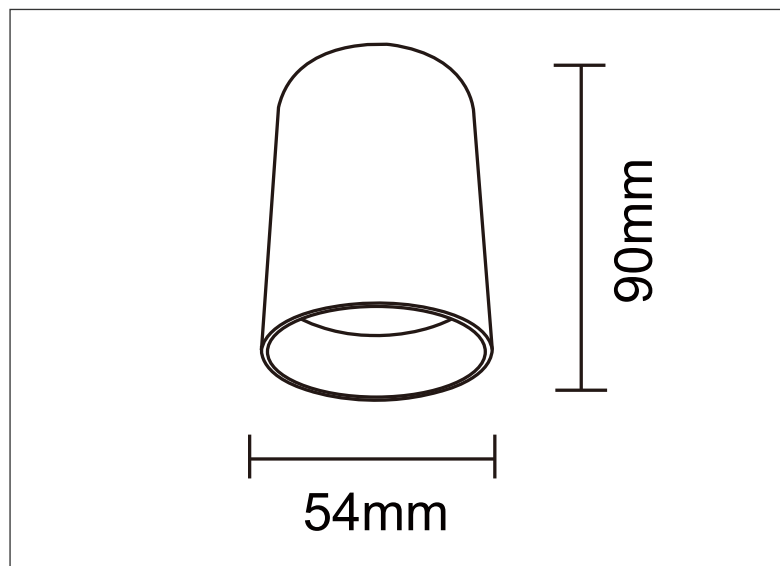

Luminaires - Ceiling Surface

Technical Specification

Art No.: LIC-C076-54

Material: Aluminum

Finish Color: Black/White

Light Source: MINI GU10 (not included)

Power Supply: AC220-240V 50/60Hz

Power: Max 7W