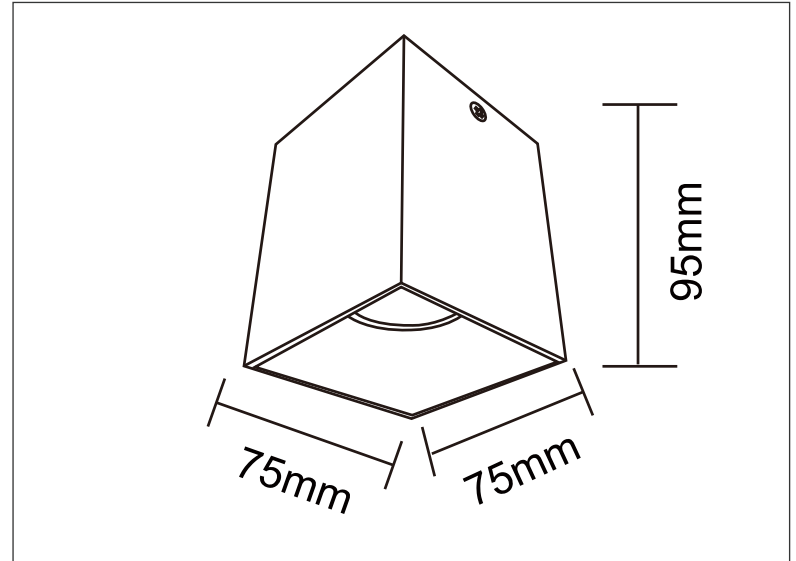

Luminaires - Ceiling Surface

Technical Specification

Art No.: LIC-C074

Material: Aluminum

Finish Color: Black/White

Light Source: GU10 (not included)

Power Supply: AC220-240V 50/60Hz

Power: Max 7W