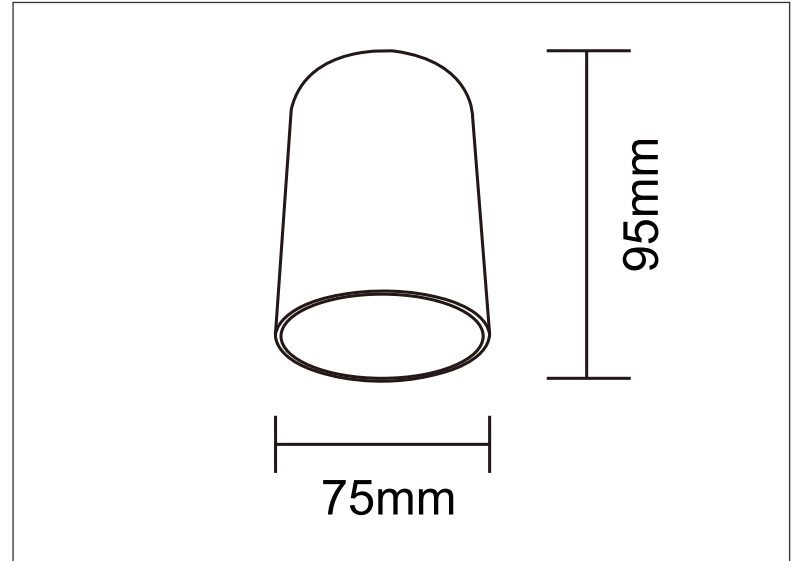

Luminaires - Ceiling Surface

Technical Specification

Art No.:	LIC-C073	Light Source:	GU10 (not included)
Material:	Aluminum	Power Supply:	AC220-240V 50/60Hz
Finish Color:	Black/White	Power:	Max 7W