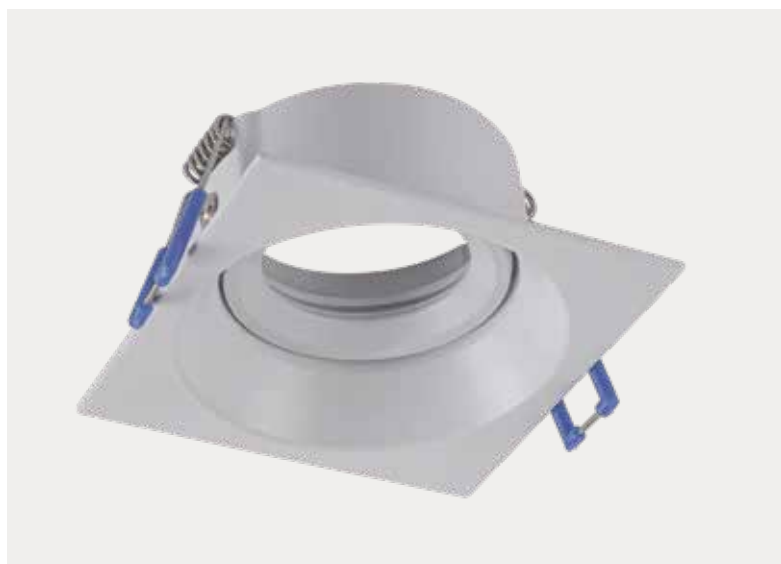

## Luminaires - Ceiling Recessed

### Technical Specification

Art No.: LIC-8575S-B

Light Source: GU10 (not included)

Material: Aluminum

Power Supply: AC220-240V 50/60Hz

Finish Color: Black/White

Power: Max 7W