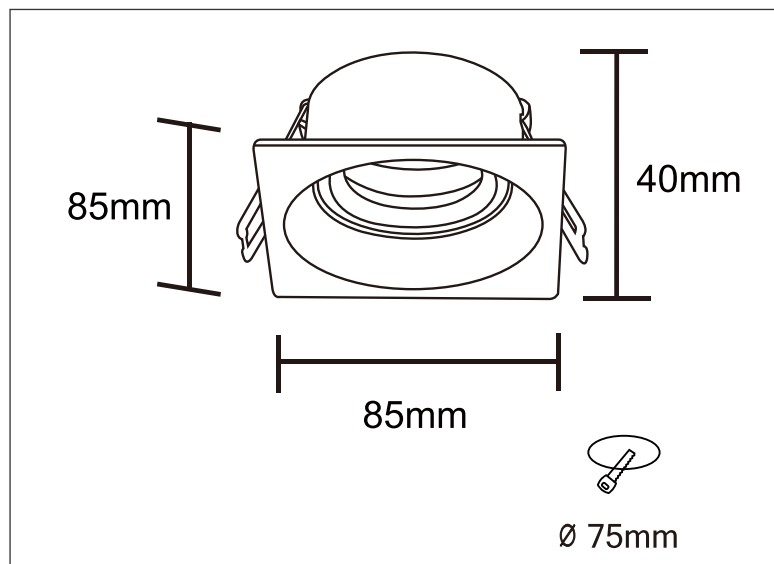

## Luminaires - Ceiling Recessed

### Technical Specification

Art No.: LIC-8575S-B

Light Source: GU10 (not included)

Material: Aluminum

Power Supply: AC220-240V 50/60Hz

Finish Color: Black/White

Power: Max 7W