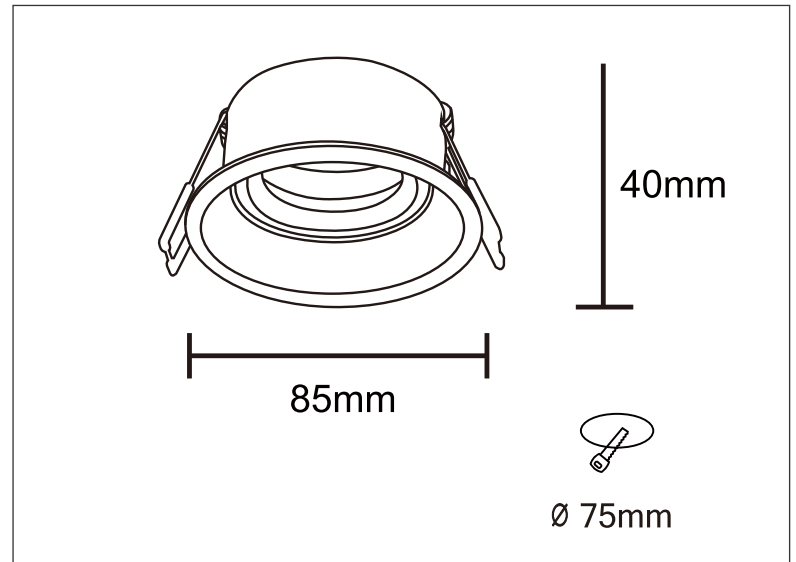

## Luminaires - Ceiling Recessed

### Technical Specification

Art No.:	LIC-8575R-B	Light Source:	GU10 (not included)
Material:	Aluminum	Power Supply:	AC220-240V 50/60Hz
Finish Color:	Black/White	Power:	Max 7W