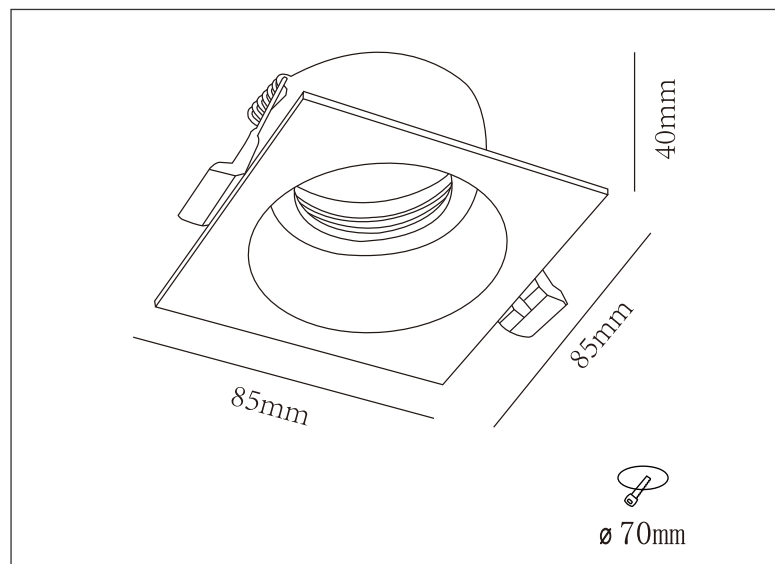

Luminaires - Ceiling Recessed

Technical Specification

Art No.:	LIC-8568S
Material:	Aluminum
Finish Color:	Black/White

Light Source:	GU10 (not included)
Power Supply:	AC220-240V 50/60Hz
Power:	Max 7W