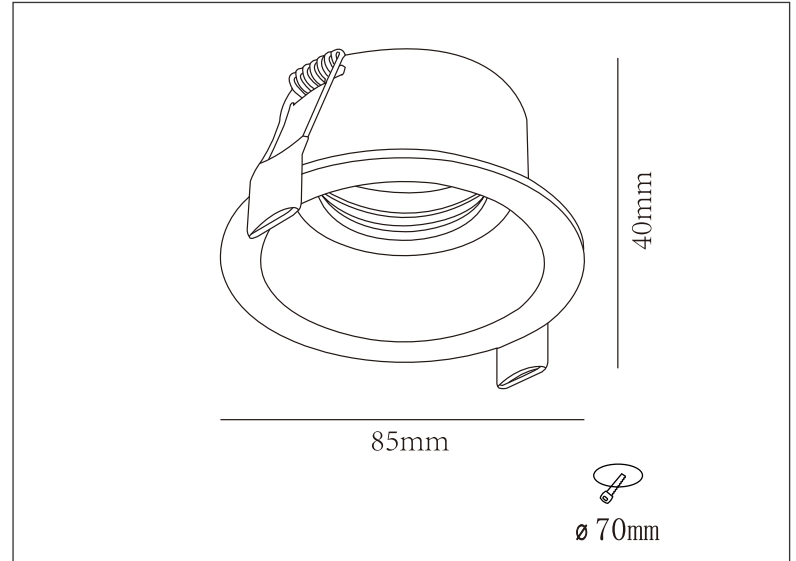

Luminaires - Ceiling Recessed

Technical Specification

Art No.: LIC-8568R

Light Source: GU10 (not included)

Material: Aluminum

Power Supply: AC220-240V 50/60Hz

Finish Color: Black/White

Power: Max 7W