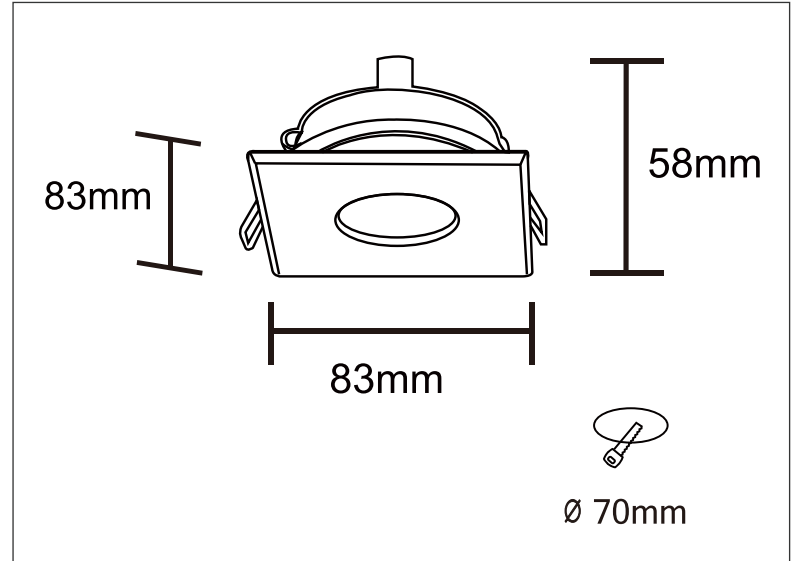

Luminaires - Ceiling Recessed

Technical Specification

Art No.: LIC-8370S-C

Light Source: GU10 (not included)

Material: Aluminum

Power Supply: AC220-240V 50/60Hz

Finish Color: Black/White

Power: Max 7W