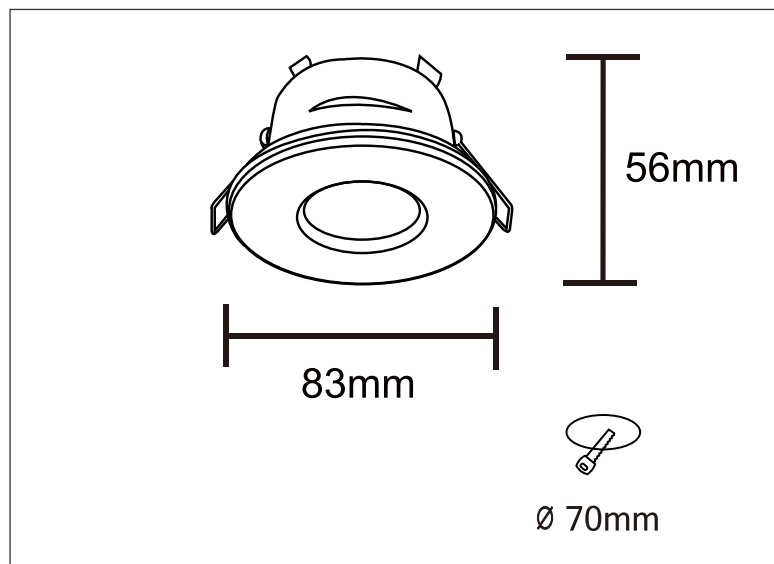

Luminaires - Ceiling Recessed

Technical Specification

Art No.: LIC-8370R-C

Material: Aluminum

Finish Color: Black/White

Light Source: GU10 (not included)

Power Supply: AC220-240V 50/60Hz

Power: Max 7W