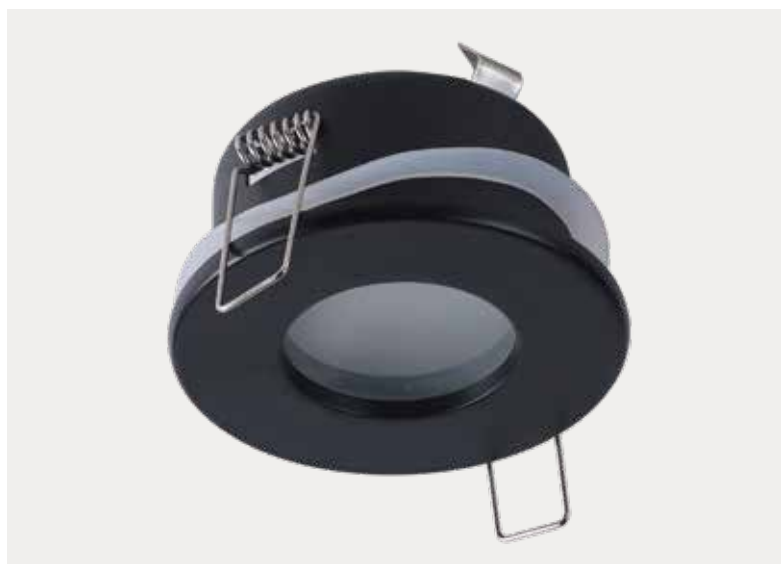

Luminaires - Ceiling Recessed

Technical Specification

Art No.: LIC-8370R-C

Material: Aluminum

Finish Color: Black/White

Light Source: GU10 (not included)

Power Supply: AC220-240V 50/60Hz

Power: Max 7W