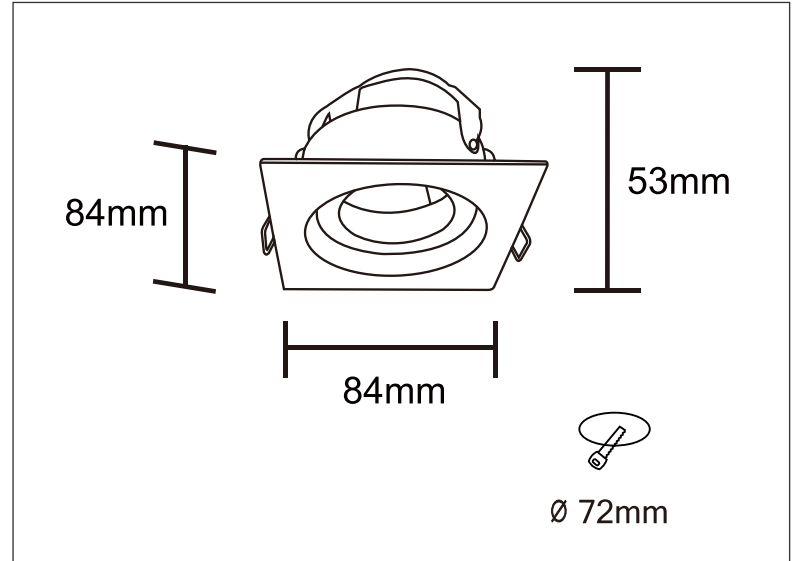

## Luminaires - Ceiling Recessed

### Technical Specification

Art No.:	LIC-7186	Light Source:	GU10 (not included)
Material:	Aluminum	Power Supply:	AC220-240V 50/60Hz
Finish Color:	Black/White	Power:	Max 7W