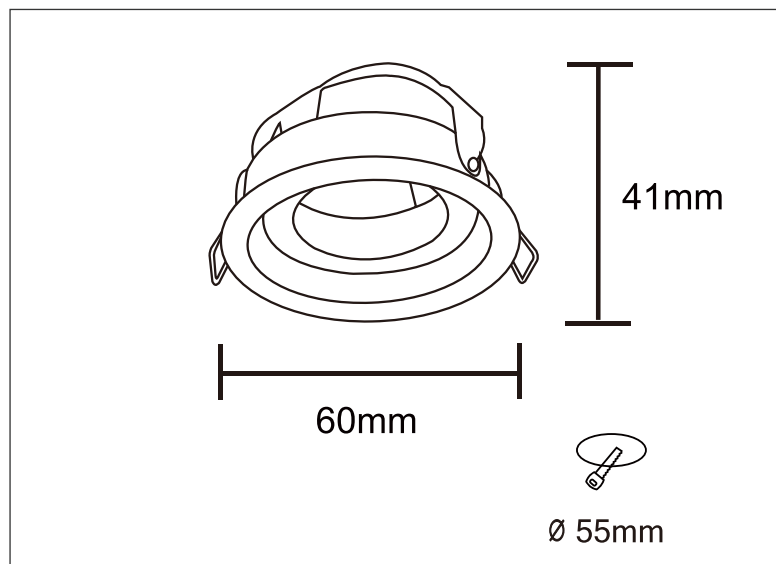

Luminaires - Ceiling Recessed

Technical Specification

Art No.: LIC-7167

Light Source: Mini GU10 (not included)

Material: Aluminum

Power Supply: AC220-240V 50/60Hz

Finish Color: Black/White

Power: Max 5W