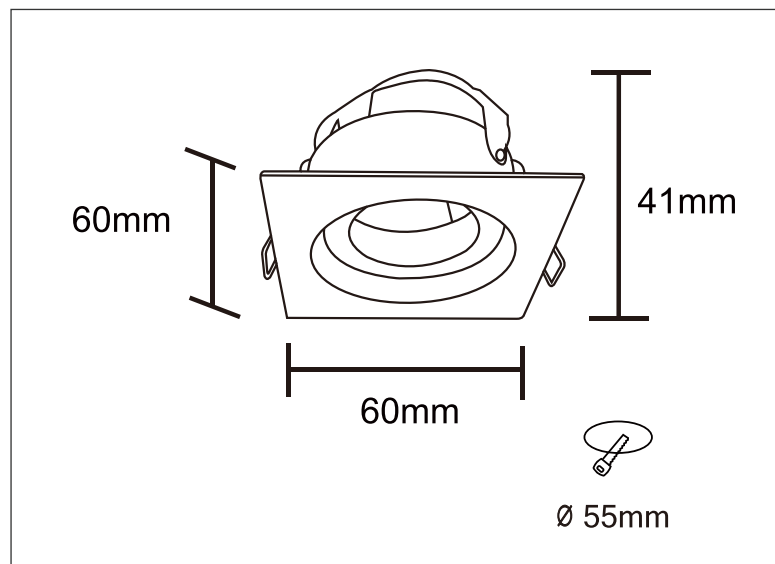

## Luminaires - Ceiling Recessed

### Technical Specification

Art No.: LIC-7166

Material: Aluminum

Finish Color: Black/White

Light Source: Mini GU10 (not included)

Power Supply: AC220-240V 50/60Hz

Power: Max 5W