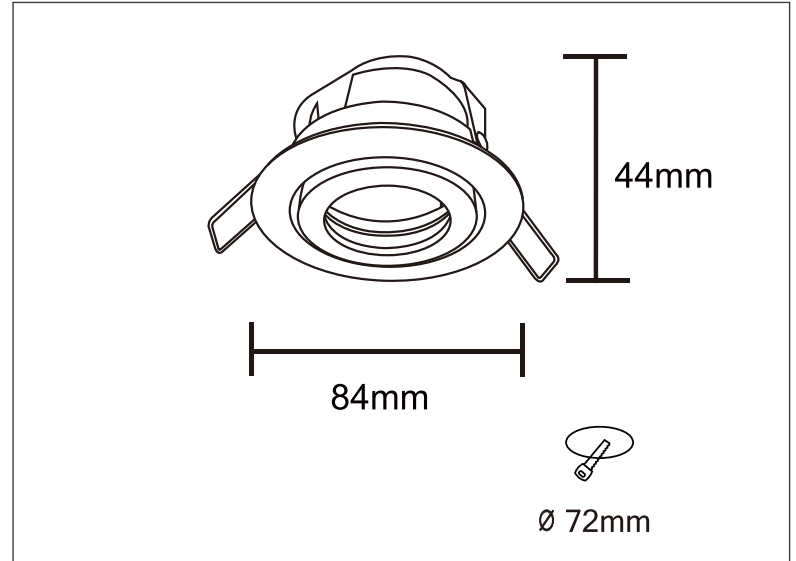

Luminaires - Ceiling Recessed

Technical Specification

Art No.: LIC-7087

Material: Aluminum

Finish Color: Black/White

Light Source: GU10 (not included)

Power Supply: AC220-240V 50/60Hz

Power: Max 7W