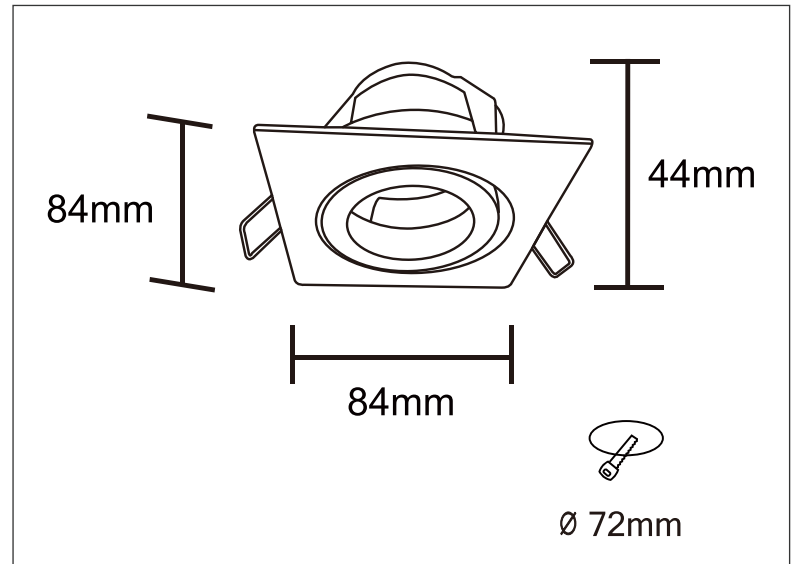

Luminaires - Ceiling Recessed

Technical Specification

Art No.:	LIC-7086	Light Source:	GU10 (not included)
Material:	Aluminum	Power Supply:	AC220-240V 50/60Hz
Finish Color:	Black/White	Power:	Max 7W