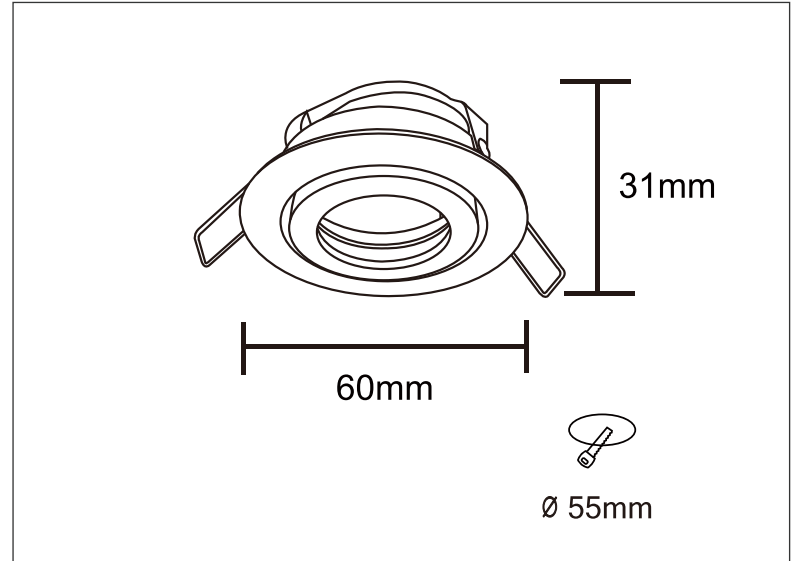

## Luminaires - Ceiling Recessed

### Technical Specification

Art No.: LIC-7067

Light Source: Mini GU10 (not included)

Material: Aluminum

Power Supply: AC220-240V 50/60Hz

Finish Color: Black/White

Power: Max 5W