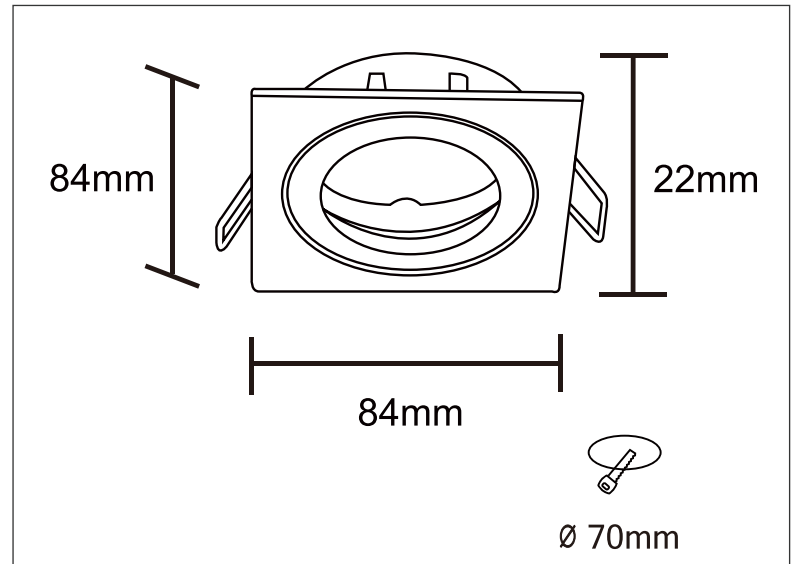

Luminaires - Ceiling Recessed

Technical Specification

Art No.:	LIC-158C
Material:	Aluminum
Finish Color:	Black/White

Light Source:	GU10 (not included)
Power Supply:	AC220-240V 50/60Hz
Power:	Max 7W