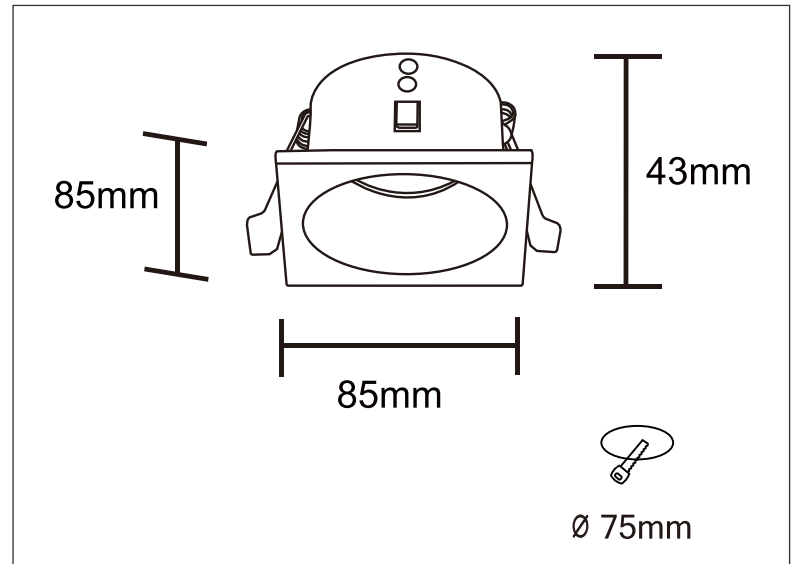

Luminaires - Ceiling Recessed

Technical Specification

Art No.: LIC-1227 IP65

Material: Aluminum

Finish Color: Black/White

Light Source: GU10 (not included)

Power Supply: AC220-240V 50/60Hz

Power: Max 7W