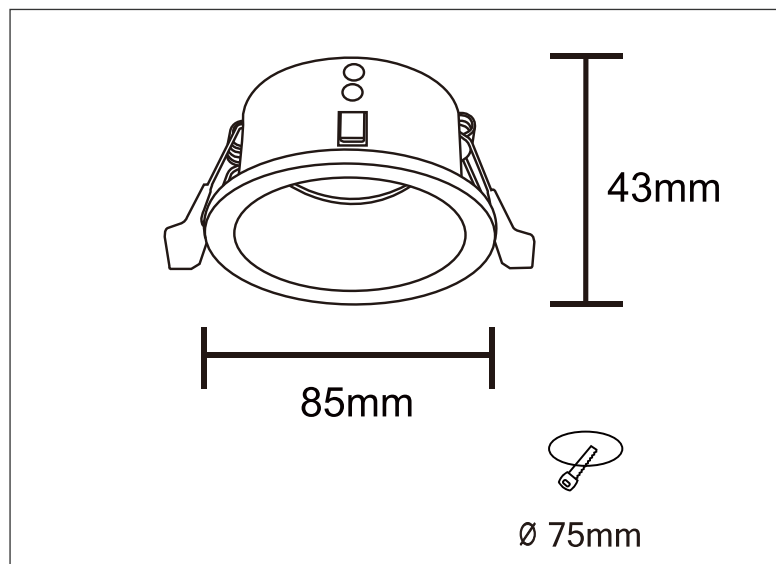

Luminaires - Ceiling Recessed

Technical Specification

Art No.: LIC-1226 IP65

Material: Aluminum

Finish Color: Black/White

Light Source: GU10 (not included)

Power Supply: AC220-240V 50/60Hz

Power: Max 7W