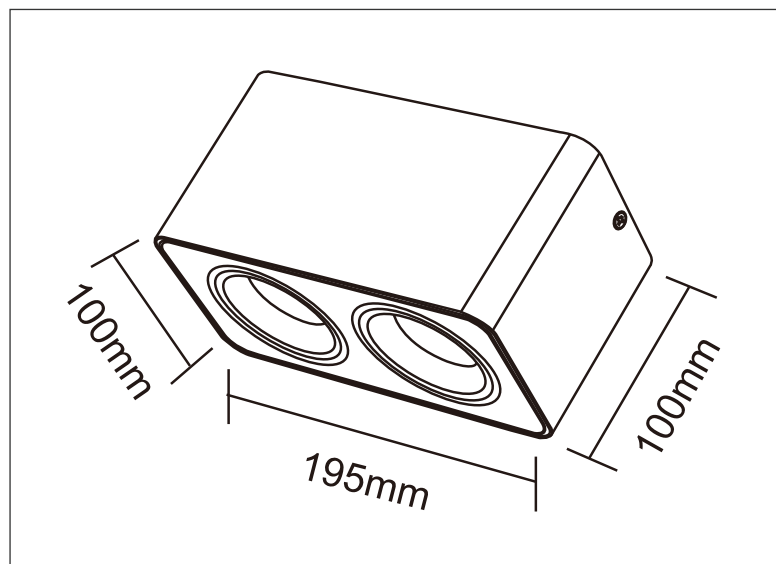

Luminaires - Ceiling Surface

Technical Specification

Art No.: LIC-1207S

Material: Aluminum

Finish Color: Black/White

Light Source: 2X GU10 (not included)

Power Supply: AC220-240V 50/60Hz

Power: Max 2*7W