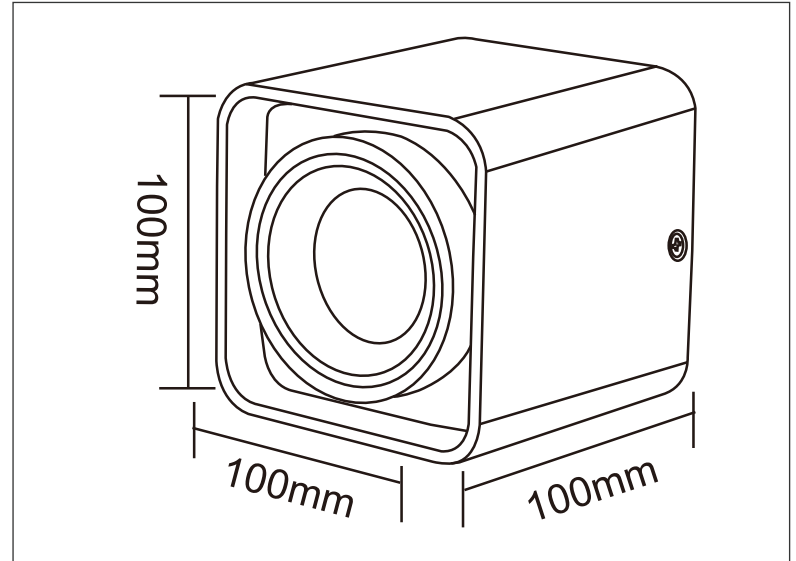

Luminaire - Ceiling Surface

Technical Specification

Art No.: LIC-1107S

Material: Aluminum

Finish Color: Black/White

Light Source: GU10 (not included)

Power Supply: AC220-240V 50/60Hz

Power: Max 7W