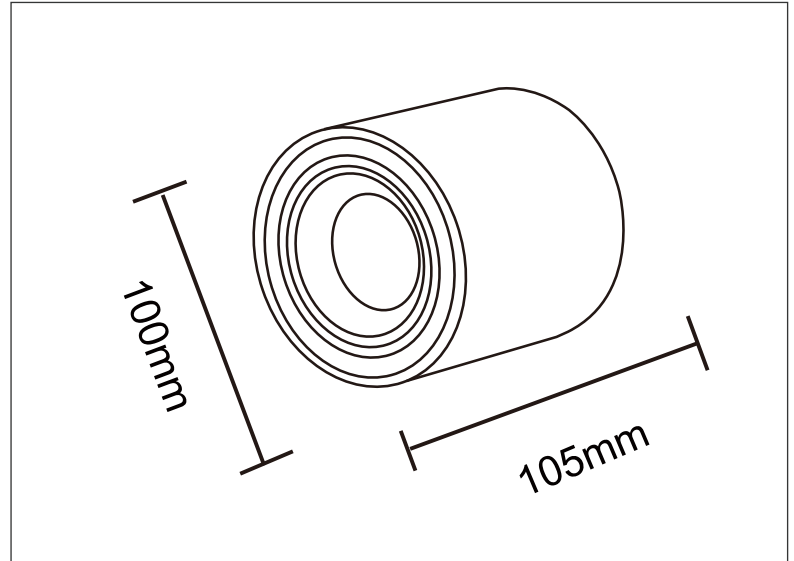

Luminaires - Ceiling Surface

Technical Specification

Art No.: LIC-1107R

Light Source: GU10 (not included)

Material: Aluminum

Power Supply: AC220-240V 50/60Hz

Finish Color: Black/White

Power: Max 7W