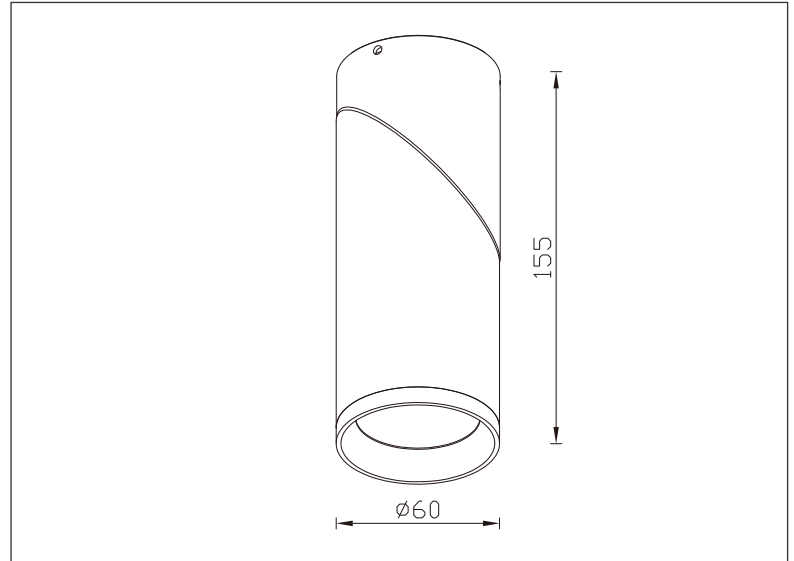

Luminaires - Ceiling Surface

Technical Specification

Art No.:	LIC-1032	Light Source:	GU10 (not included)
Material:	Aluminum	Power Supply:	AC220-240V 50/60Hz
Finish Color:	Black/White	Power:	Max 7W