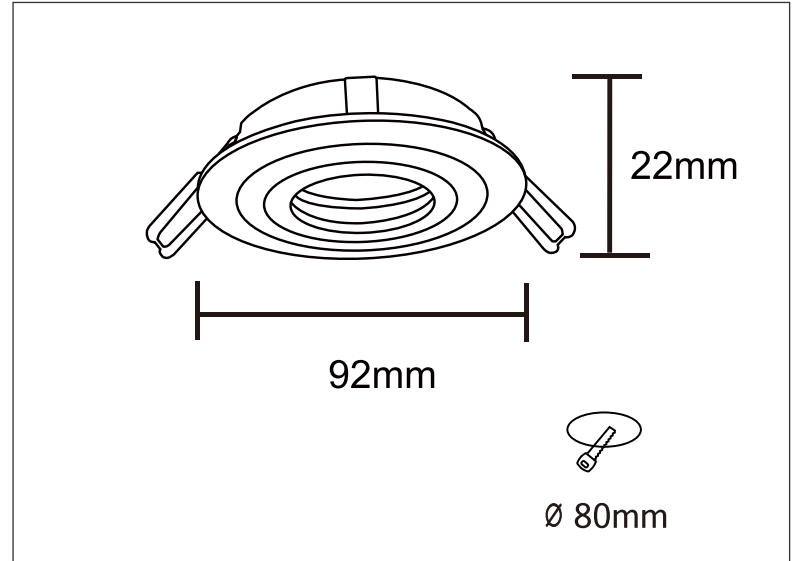

Luminaires - Ceiling Recessed

Technical Specification

Art No.:	LIC-1022A	Light Source:	GU10 (not included)
Material:	Aluminum	Power Supply:	AC220-240V 50/60Hz
Finish Color:	Black/White	Power:	Max 7W