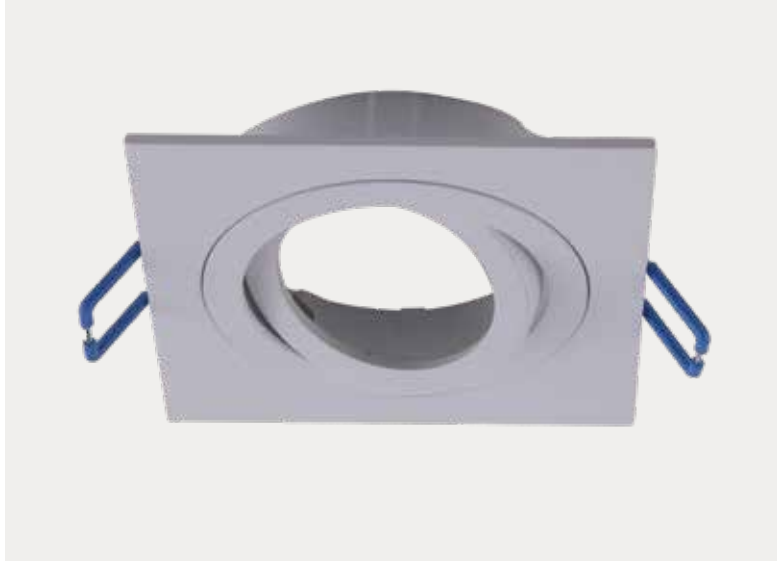

Luminaires - Ceiling Recessed

Technical Specification

Art No.:	LIC-1021A
Material:	Aluminum
Finish Color:	Black/White

Light Source:	GU10 (not included)
Power Supply:	AC220-240V 50/60Hz
Power:	Max 7W