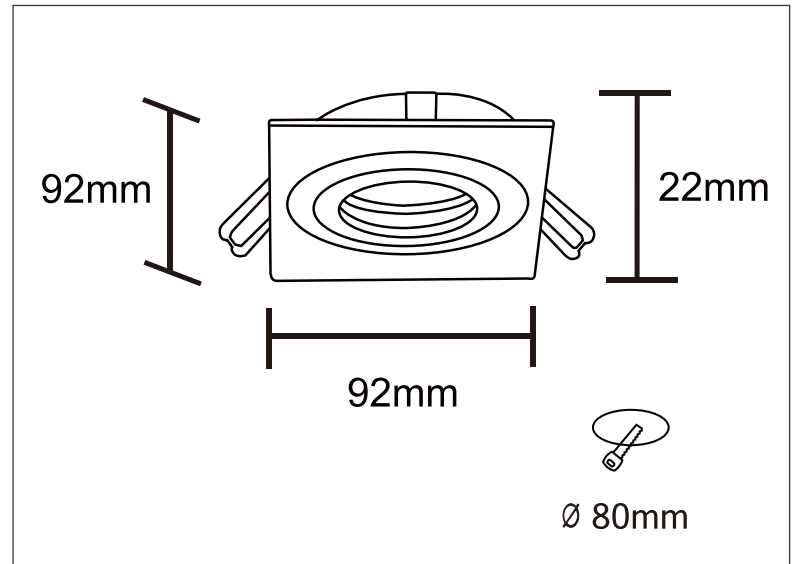

Luminaires - Ceiling Recessed

Technical Specification

Art No.:	LIC-1021A
Material:	Aluminum
Finish Color:	Black/White

Light Source:	GU10 (not included)
Power Supply:	AC220-240V 50/60Hz
Power:	Max 7W