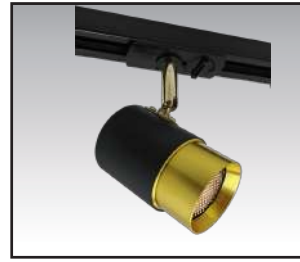

Legend **Lite**

Code: 2055T GU10
Material: ALU.
Light Source: MR16/GU10

Code: ZG-T1035
Material: ALU.
Light Source: MR16/GU10

Code: M014
Material: ALU.
Light Source: MR16/GU10

Code: ZG-T1011
Material: ALU.
Light Source: MR16/GU10