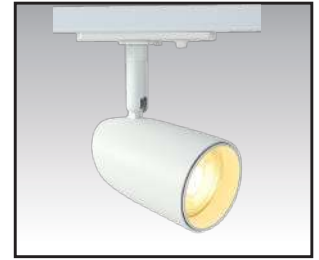

Code: ZG-T1055A
Material: ALU.
Light Source: MR16/GU10