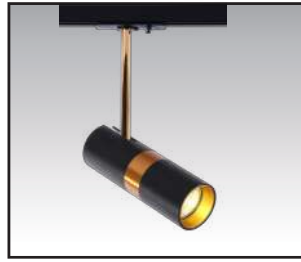

Legend **Lite**

Code: 2055T GU10
Material: ALU.
Light Source: MR16/GU10

Code: ZG-T1035
Material: ALU.
Light Source: MR16/GU10

Code: M014
Material: ALU.
Light Source: MR16/GU10

Code: ZG-T1011
Material: ALU.
Light Source: MR16/GU10