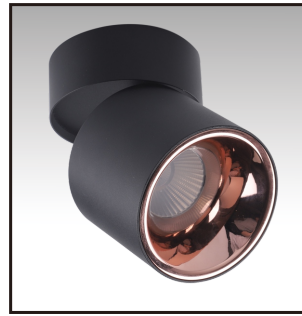

Code: ZG-L036A
 Ø50mm
 18W 450mA

Code: ZG-L021
 Ø111mm
 20W 500mA

Code: ZG-L031
 Ø111mm
 30W 700mA

Surface Mounted Downlight、Pendant Light

Code: ZG-CLED026-5
 Φ70mm
 6W 150mA

Code: ZG-CLED027-10
 Φ80mm
 10W 250mA